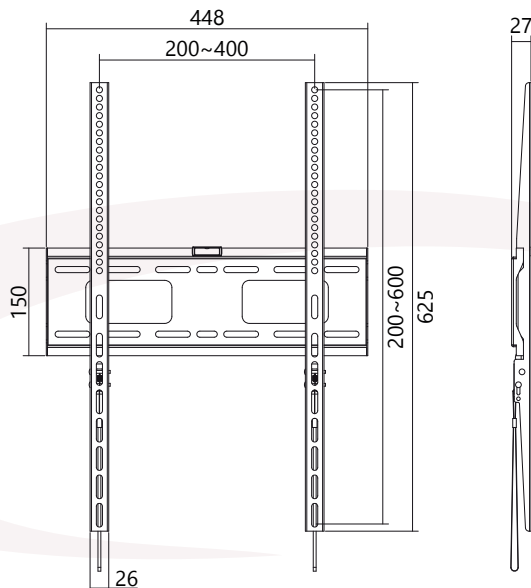

## DIGITAL-SIGNAGE VERTICAL FIXED WALL MOUNT 37-90"

MOUNTING PROFILE: 27MM  
INTEGRATED BUBBLE LEVEL  
ANTI-THEFT DESIGN (PADLOCK NOT INCLUDED)

200X200 to 400X600

BLACK COLOR

ALL DIMENSIONS (MM)