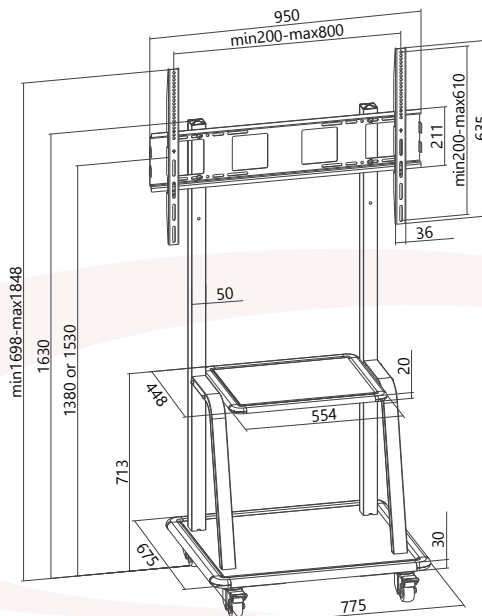

VWA1173B

EAN 5603209000656

37"-100"

CART MOUNT 37"-100"

ADJUSTABLE HEIGHT: 1380 / 1530 MM
BRAKED WHEELS
AV SHELF INCLUDED

200x200 to 800x600

BLACK COLOR

ALL DIMENSIONS (MM)