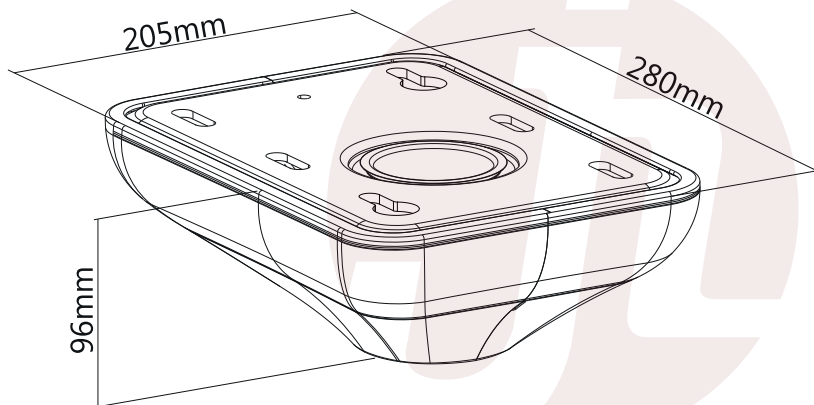

VW266B

EAN 5603209022665

FLOOR / CEILING POLE PLATE Ø60MM

POLE PLATE

BLACK COLOR

PLASTIC COVERS
INCLUDED

COMPATIBLE WITH VW SERIES

EASY TO INSTALL
AND COMBINE

MODULAR MOUNT
WITH **UNLIMITED**
CONFIGURATION

KEYHOLE PATTERN SLOT FOR
EASY INSTALLATION

Screws for fixing to the support structure not included (floor / ceiling).