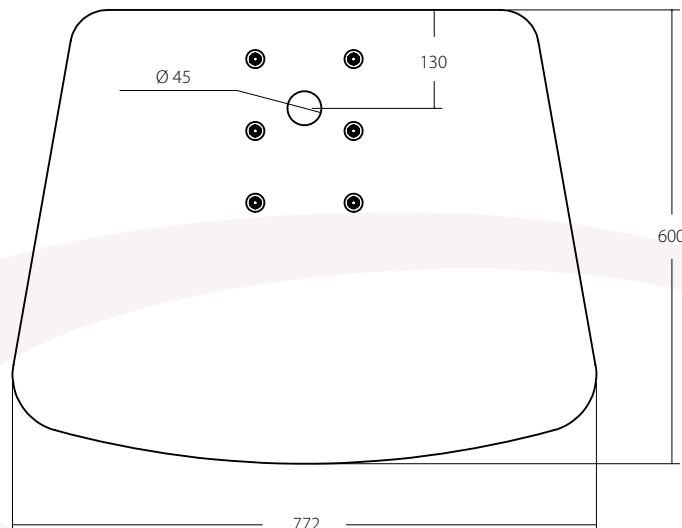

FLOOR PLATE

BLACK COLOR

VW COMPATIBLE
(FOR VW266)

ALL DIMENSIONS (MM)

EASY TO INSTALL
AND COMBINE

FREEDOM TO CREATE
MODULAR MOUNT
WITH **UNLIMITED**
CONFIGURATION