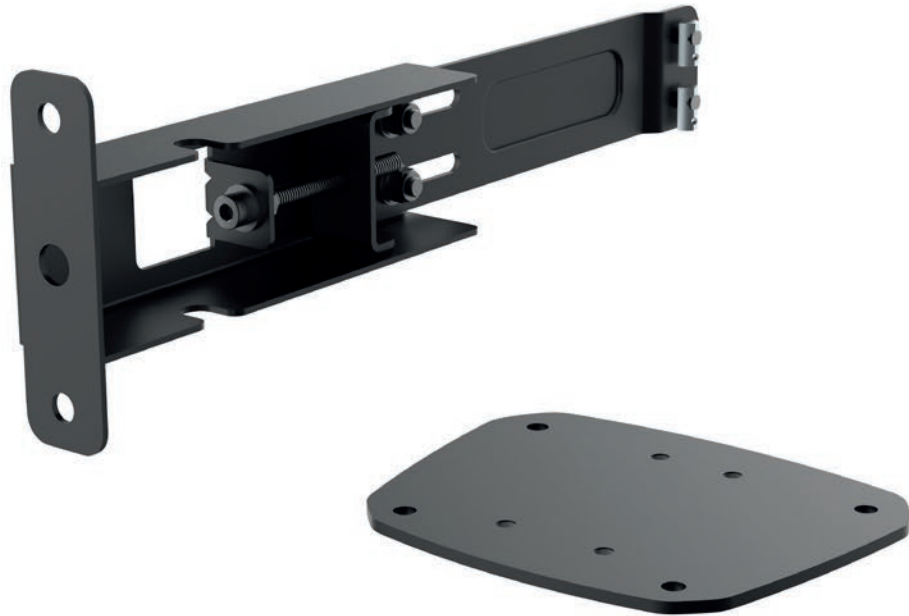

VW220B

EAN 5603209022207

BASE PLATE + WALL SAFETY BRACKET

BASE PLATE + WALL SAFETY BRACKET

WALL DISTANCE ADJUSTMENT

BLACK COLOR

COMPATIBLE WITH
VW SERIES

EASY TO INSTALL
AND COMBINE

MODULAR MOUNT
WITH **UNLIMITED**
CONFIGURATION