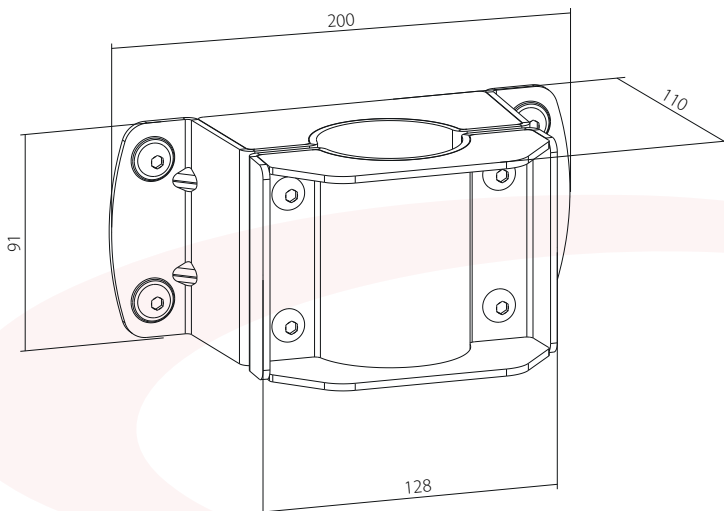

## POLE CLAMP

WEIGHT CAPACITY: 75 KG

BLACK COLOR

BOLTS AND NUTS  
INCLUDED

**VW COMPATIBLE**  
(FOR VW211)

ALL DIMENSION (MM)

EASY TO INSTALL  
AND COMBINE

**FREEDOM TO CREATE**  
MODULAR MOUNT  
WITH **UNLIMITED**  
CONFIGURATION