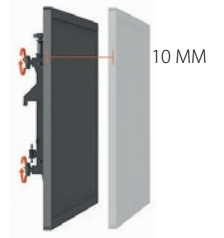

VW210

EAN 5603209022108

MICRO-ADJUSTABLE ARM 400MM

WEIGHT CAPACITY: 50 KG
TOTAL HEIGHT: 472MM
HEIGHT ADJUSTMENT: 20MM
DEPTH ADJUSTMENT: 10MM
TILT ADJUSTMENT: -2° / 2°

BLACK COLOR

[2PCS/SET]

TILT ADJUSTMENT

DEPTH ADJUSTMENT

HEIGHT ADJUSTMENT

VW COMPATIBLE
(FOR VW201/202/203)

ALL DIMENSION (MM)

EASY TO INSTALL
AND COMBINE

FREEDOM TO CREATE
MODULAR MOUNT
WITH **UNLIMITED**
CONFIGURATION