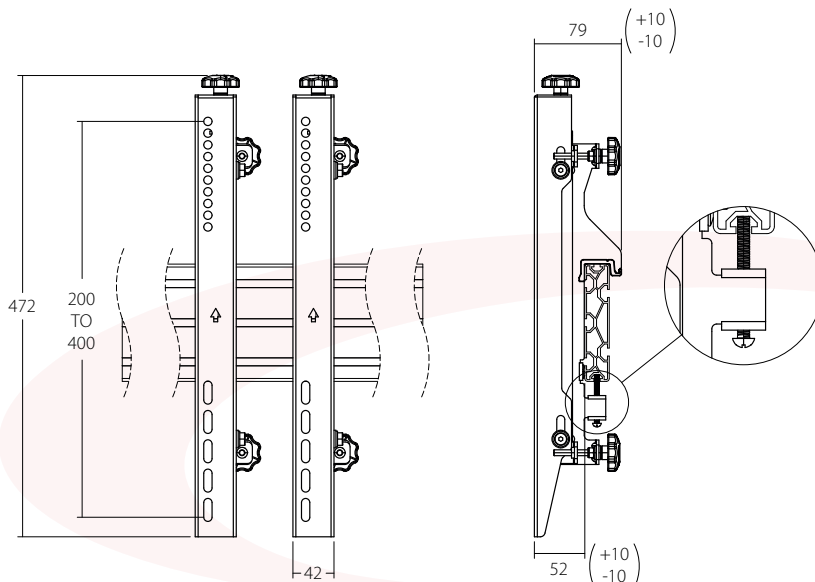

VW210

EAN 5603209022108

MICRO-ADJUSTABLE ARM 400MM

WEIGHT CAPACITY: 50 KG
TOTAL HEIGHT: 472MM
HEIGHT ADJUSTMENT: 20MM
DEPTH ADJUSTMENT: 10MM
TILT ADJUSTMENT: -2° / 2°

BLACK COLOR

[2PCS/SET]

TILT ADJUSTMENT

DEPTH ADJUSTMENT

HEIGHT ADJUSTMENT

VW COMPATIBLE
(FOR VW201/202/203)

ALL DIMENSION (MM)

EASY TO INSTALL
AND COMBINE

FREEDOM TO CREATE
MODULAR MOUNT
WITH **UNLIMITED**
CONFIGURATION