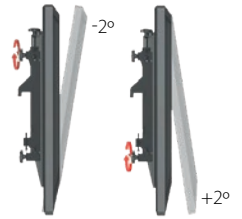

VW210

EAN 5603209022108

MICRO-ADJUSTABLE ARM 400MM

WEIGHT CAPACITY: 50 KG
TOTAL HEIGHT: 472MM
HEIGHT ADJUSTMENT: 20MM
DEPTH ADJUSTMENT: 10MM
TILT ADJUSTMENT: -2° / 2°

BLACK COLOR

[2PCS/SET]

TILT ADJUSTMENT

DEPTH ADJUSTMENT

HEIGHT ADJUSTMENT

VW COMPATIBLE
(FOR VW201/202/203)

ALL DIMENSION (MM)

EASY TO INSTALL
AND COMBINE

FREEDOM TO CREATE
MODULAR MOUNT
WITH **UNLIMITED**
CONFIGURATION