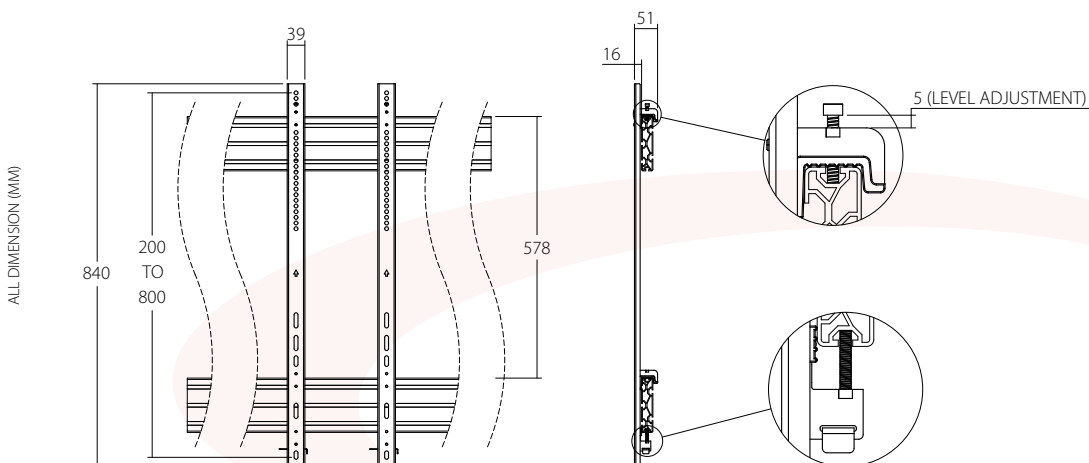

VW206

EAN 5603209022061

FIXED ARM 800MM

WEIGHT CAPACITY: 150KG
TOTAL HEIGHT: 840MM
ANTI-THEFT LOCKING SYSTEM

BLACK COLOR

VW COMPATIBLE
(FOR VW201/202/203)

EASY TO INSTALL AND COMBINE

FREEDOM TO CREATE
MODULAR MOUNT WITH **UNLIMITED CONFIGURATION**