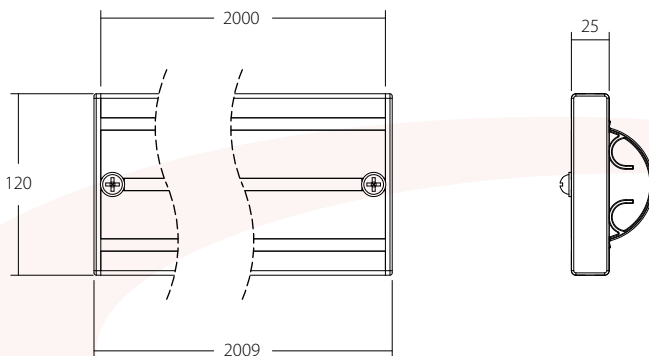

VW203

EAN 5603209022030

ALUMINUM RAIL 2000MM

INTEGRATED CABLE MANAGEMENT
TOTAL LENGTH (END CAPS INCLUDED): 2009MM
CABLE CLIPS INCLUDED
EXTENSION KIT INCLUDED

SILVER COLOR

CABLE CLIPS
INCLUDED

EXTENSION KIT
INCLUDED
(IF NEEDED)

END CAPS
INCLUDED

VW COMPATIBLE

ALL DIMENSION (MM)

EASY TO INSTALL
AND COMBINE

FREEDOM TO CREATE
MODULAR MOUNT
WITH **UNLIMITED**
CONFIGURATION