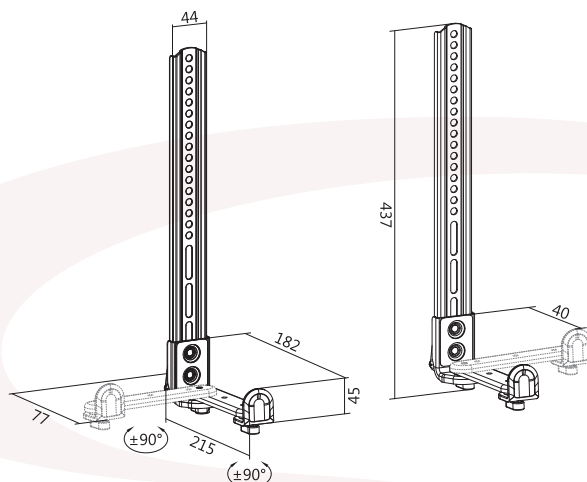

SB100

EAN 5603209000885

SOUNDBAR MOUNT

EASY INSTALLATION UNDER OR OVER THE SCREEN
NON-SLIP BASE HOLDER
DEPTH: 40 - 182MM

BLACK COLOR

NON-SLIP
BASE HOLDER

ALL DIMENSIONS (MM)