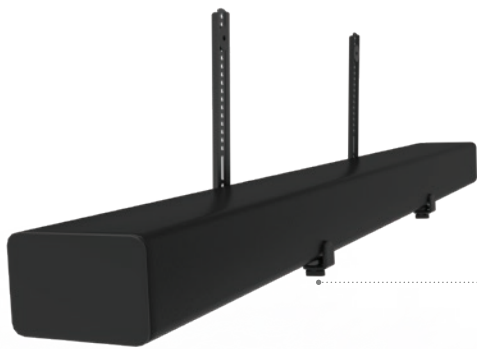

SB100

EAN 5603209000885

SOUNDBAR MOUNT

EASY INSTALLATION UNDER OR OVER THE SCREEN
NON-SLIP BASE HOLDER
DEPTH: 40 - 182MM

BLACK COLOR

NON-SLIP
BASE HOLDER

ALL DIMENSIONS (MM)