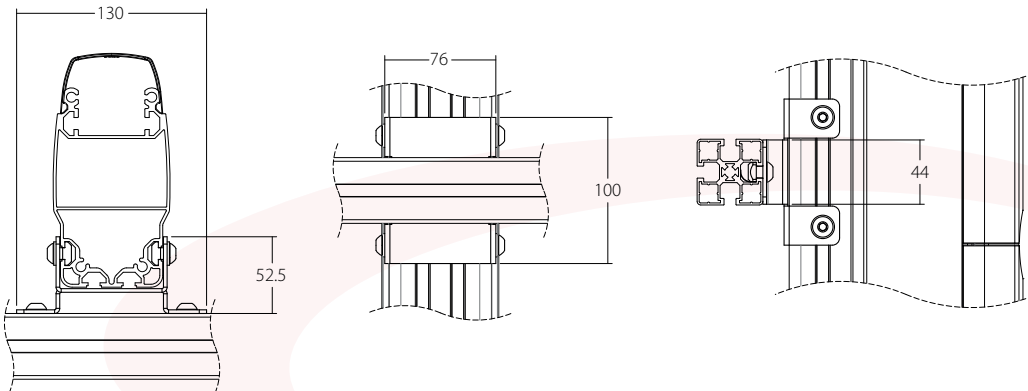

LW400

EAN 5603209084007

RAIL / COLUMN CONNECTOR

BLACK

LW COMPATIBLE
(FOR LW1000/1500
WW225/226)

ALL DIMENSION (MM)

EASY TO INSTALL
AND COMBINE

FREEDOM TO CREATE
MODULAR MOUNT
WITH **UNLIMITED**
CONFIGURATION