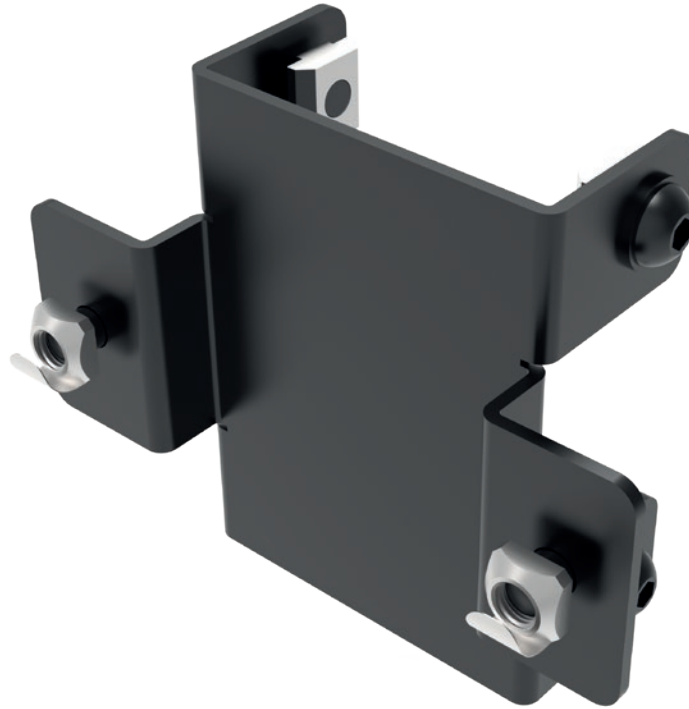

LW400

EAN 5603209084007

RAIL / COLUMN CONNECTOR

BLACK

LW COMPATIBLE
(FOR LW1000/1500
WW225/226)

ALL DIMENSION (MM)

EASY TO INSTALL
AND COMBINE

FREEDOM TO CREATE
MODULAR MOUNT
WITH **UNLIMITED**
CONFIGURATION