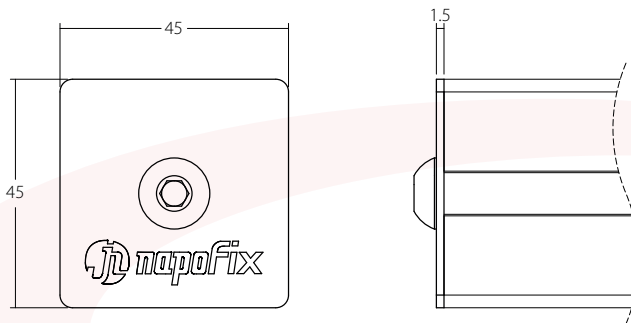

LW302

EAN 5603209083024

RAIL END CAP

SILVER

LW COMPATIBLE
(FOR LW1000/1500)

ALL DIMENSION (MM)

EASY TO INSTALL
AND COMBINE

FREEDOM TO CREATE
MODULAR MOUNT
WITH **UNLIMITED**
CONFIGURATION