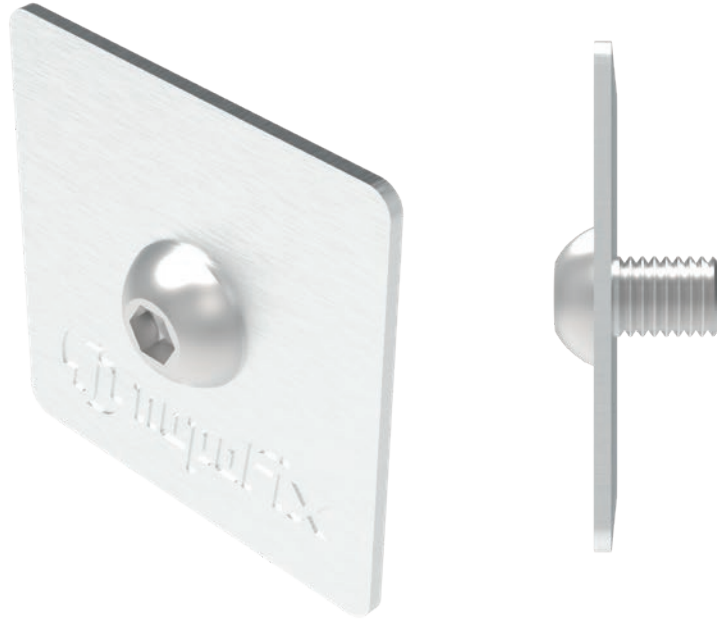

LW302

EAN 5603209083024

RAIL END CAP

SILVER

LW COMPATIBLE
(FOR LW1000/1500)

ALL DIMENSION (MM)

EASY TO INSTALL
AND COMBINE

FREEDOM TO CREATE
MODULAR MOUNT
WITH **UNLIMITED**
CONFIGURATION