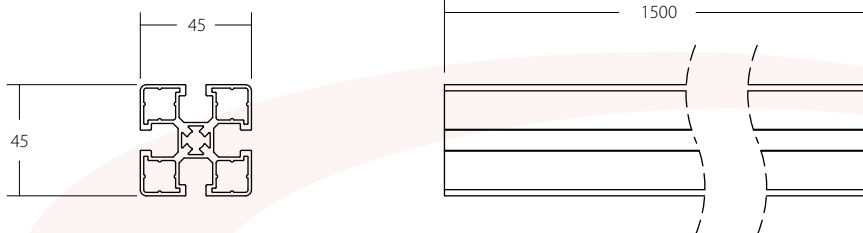

## ALUMINUM RAIL 1500MM

ALUMINUM

### LW COMPATIBLE

ALL DIMENSION (MM)

EASY TO INSTALL  
AND COMBINE

**FREEDOM TO CREATE**  
MODULAR MOUNT  
WITH **UNLIMITED**  
CONFIGURATION