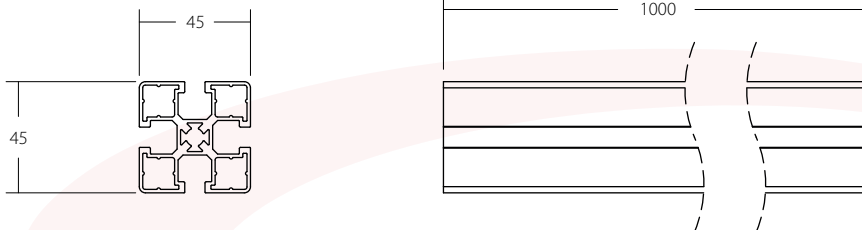

LW1000

EAN 5603209081006

ALUMINUM RAIL 1000MM

ALUMINUM

LW COMPATIBLE

EASY TO INSTALL
AND COMBINE

ALL DIMENSION (MM)

FREEDOM TO CREATE
MODULAR MOUNT
WITH **UNLIMITED**
CONFIGURATION