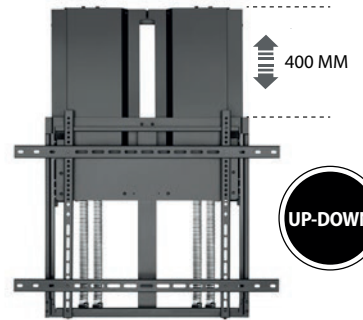

## DISPLAY WALL MOUNT UP-DOWN 70"-90"

HEIGHT ADJUSTMENT: 400 MM  
MOUNTING PROFILE: 127 MM

200X200 / 300X200 / 300X300  
400X200 / 400X300 / 400X400  
600X400 / 800X400 / 800X600

BLACK COLOR

WHITEBOARD  
INTERACTIVE  
DISPLAYS

COMPACT DESIGN

WEIGHT BALANCE

KEYHOLE DESIGN FOR  
QUICK INSTALLATION

UP-DOWN