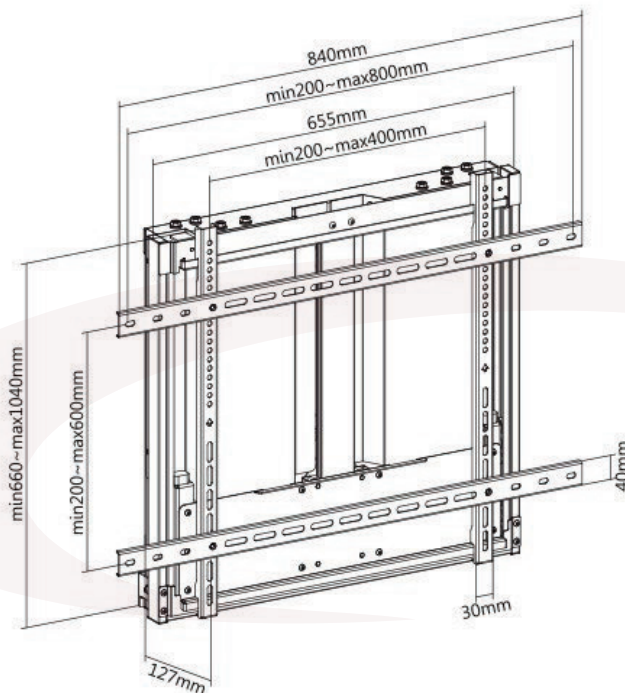

## DISPLAY WALL MOUNT UP-DOWN 70"-90"

HEIGHT ADJUSTMENT: 400 MM  
MOUNTING PROFILE: 127 MM

200X200 / 300X200 / 300X300  
400X200 / 400X300 / 400X400  
600X400 / 800X400 / 800X600

BLACK COLOR

WHITEBOARD  
INTERACTIVE  
DISPLAYS

COMPACT DESIGN

WEIGHT BALANCE

KEYHOLE DESIGN FOR  
QUICK INSTALLATION

UP-DOWN