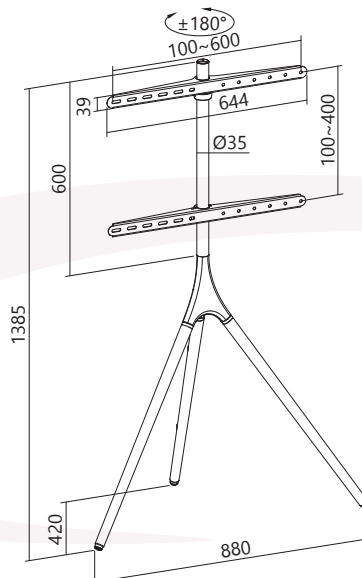

FMT600F

EAN 5603209001622

FLOOR TV TRIPOD MOUNT

- ADJUSTABLE HEIGHT
- ANTI-TIP SAFETY KIT INCLUDED
- NON-SLIP RUBBER PADS
- CABLE MANAGEMENT
- DETACHABLE VESA PLATE
- SWIVEL $\pm 180^\circ$

32"-65"

100x100 to 600x400

WALNUT WOOD / BLACK COLOR

SNAP
LOCK

CABLE
MANAGEMENT

NON-SLIP
RUBBER PADS

ALL DIMENSIONS (MM)