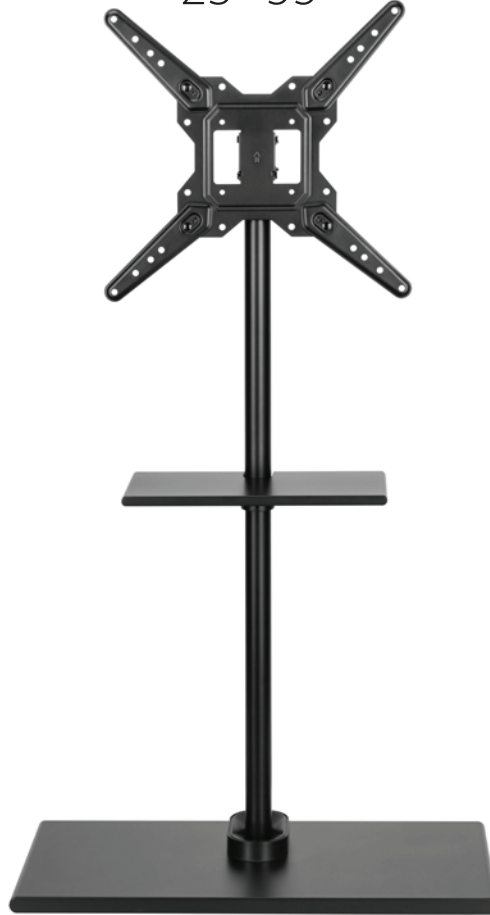

FM400B

EAN 5603209000663

23"-55"

FLOOR MOUNT TV FREE-STAND 23-55"

ADJUSTABLE HEIGHT: 868 - 1068 MM
AV SHELF INCLUDED
TILT $\pm 6^\circ$

100x100 to 400x400

BLACK COLOR

INTEGRATED
CABLE MANAGEMENT

ALL DIMENSIONS (MM)