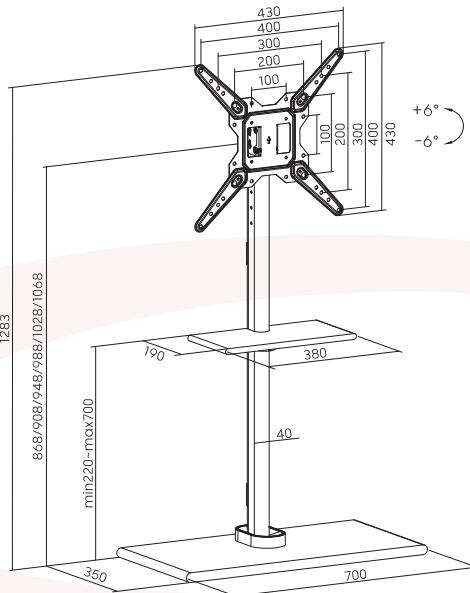

FM400B

EAN 5603209000663

23"-55"

FLOOR MOUNT TV FREE-STAND 23-55"

ADJUSTABLE HEIGHT: 868 - 1068 MM
AV SHELF INCLUDED
TILT $\pm 6^\circ$

100x100 to 400x400

BLACK COLOR

INTEGRATED
CABLE MANAGEMENT

ALL DIMENSIONS (MM)