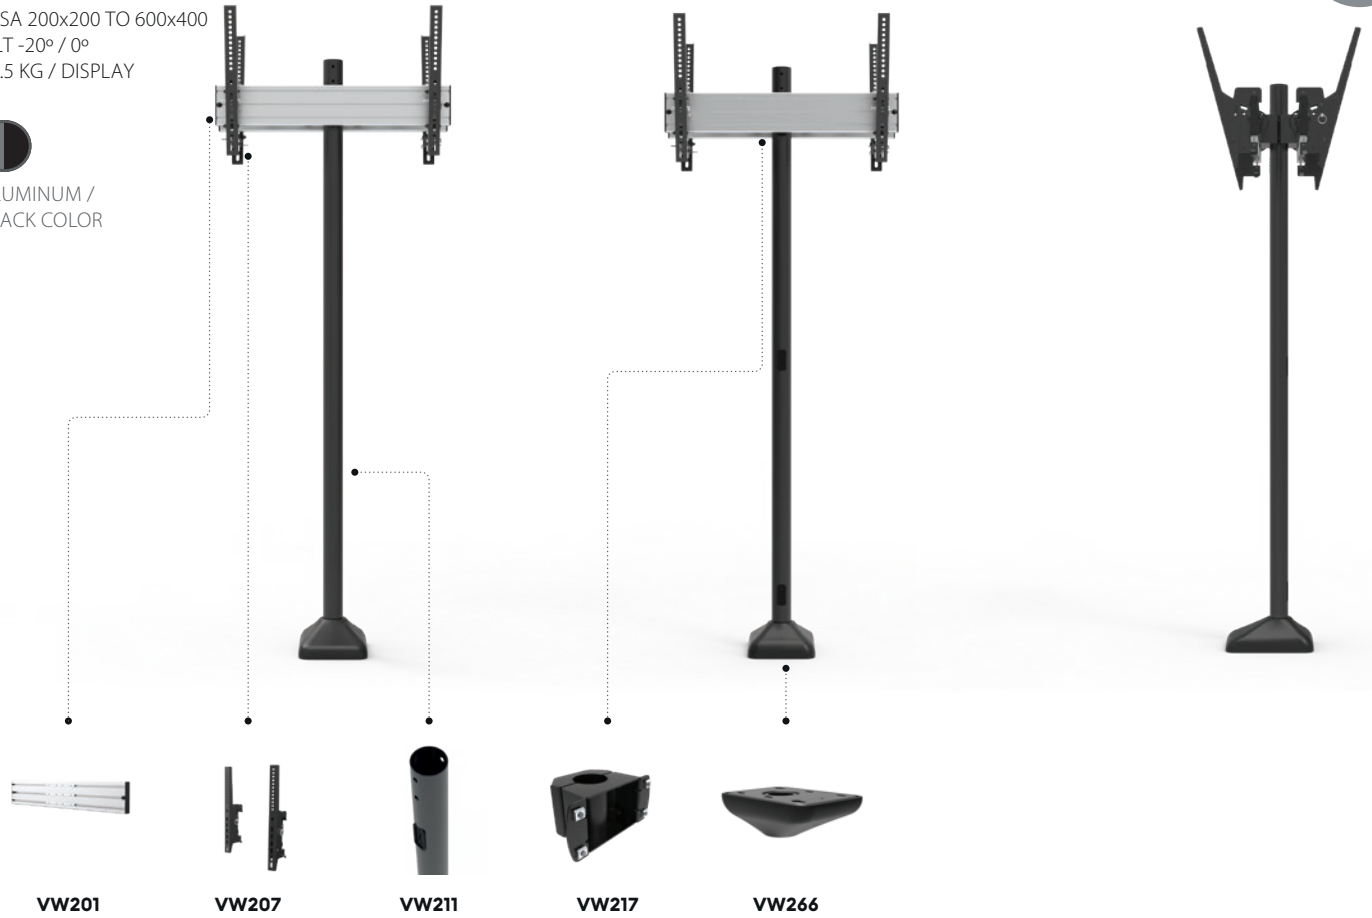

### EXAMPLE N°32

GROUND BOLTED VIDEO FLOOR MOUNT  
2 DISPLAYS (TILT BACK TO BACK)

VESA 200x200 TO 600x400  
TILT -20° / 0°  
37.5 KG / DISPLAY

ALUMINUM /  
BLACK COLOR

### PARTS & COMPONENTS

REF	EAN	DESIGNATION	QTY	CATALOG
VW201	5603209022016	ALUMINUM RAIL 700MM	2	Pag.21
VW207	5603209022078	TILT ARM 400MM	2	Pag.21
VW211	5603209022115	POLE 1800MM	1	Pag.21
VW217	5603209022177	RAIL / POLE CONNECTOR Ø60MM	2	Pag.21
VW266	5603209022665	FLOOR / CEILING POLE PLATE Ø60MM	1	Pag.22

ALL DIMENSION (MM)

EASY TO INSTALL  
AND COMBINE

**FREEDOM TO CREATE**  
MODULAR MOUNT  
WITH **UNLIMITED**  
CONFIGURATION