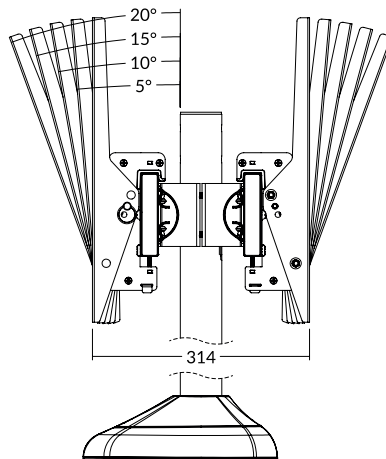

### EXAMPLE N°32

GROUND BOLTED VIDEO FLOOR MOUNT  
2 DISPLAYS (TILT BACK TO BACK)

VESA 200x200 TO 600x400  
TILT -20° / 0°  
37.5 KG / DISPLAY

ALUMINUM /  
BLACK COLOR

### PARTS & COMPONENTS

REF	EAN	DESIGNATION	QTY	CATALOG
VW201	5603209022016	ALUMINUM RAIL 700MM	2	Pag.21
VW207	5603209022078	TILT ARM 400MM	2	Pag.21
VW211	5603209022115	POLE 1800MM	1	Pag.21
VW217	5603209022177	RAIL / POLE CONNECTOR Ø60MM	2	Pag.21
VW266	5603209022665	FLOOR / CEILING POLE PLATE Ø60MM	1	Pag.22

ALL DIMENSION (MM)

EASY TO INSTALL  
AND COMBINE

**FREEDOM TO CREATE**  
MODULAR MOUNT  
WITH **UNLIMITED**  
CONFIGURATION