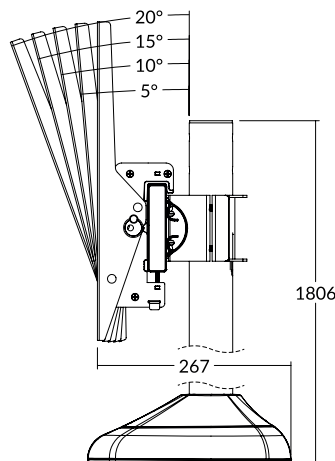

EXAMPLE N°31

GROUND BOLTED VIDEO FLOOR MOUNT
1 DISPLAY (TILT)

VESA 200x200 TO 600x400
TILT -20° / 0°
50 KG / DISPLAY

ALUMINUM /
BLACK COLOR

PARTS & COMPONENTS

REF	EAN	DESIGNATION	QTY	CATALOG
VW201	5603209022016	ALUMINUM RAIL 700MM	1	Pag.21
VW207	5603209022078	TILT ARM 400MM	1	Pag.21
VW211	5603209022115	POLE 1800MM	1	Pag.21
VW217	5603209022177	RAIL / POLE CONNECTOR Ø60MM	1	Pag.21
VW266	5603209022665	FLOOR / CEILING POLE PLATE Ø60MM	1	Pag.22

ALL DIMENSION (MM)

EASY TO INSTALL
AND COMBINE

FREEDOM TO CREATE
MODULAR MOUNT
WITH **UNLIMITED**
CONFIGURATION