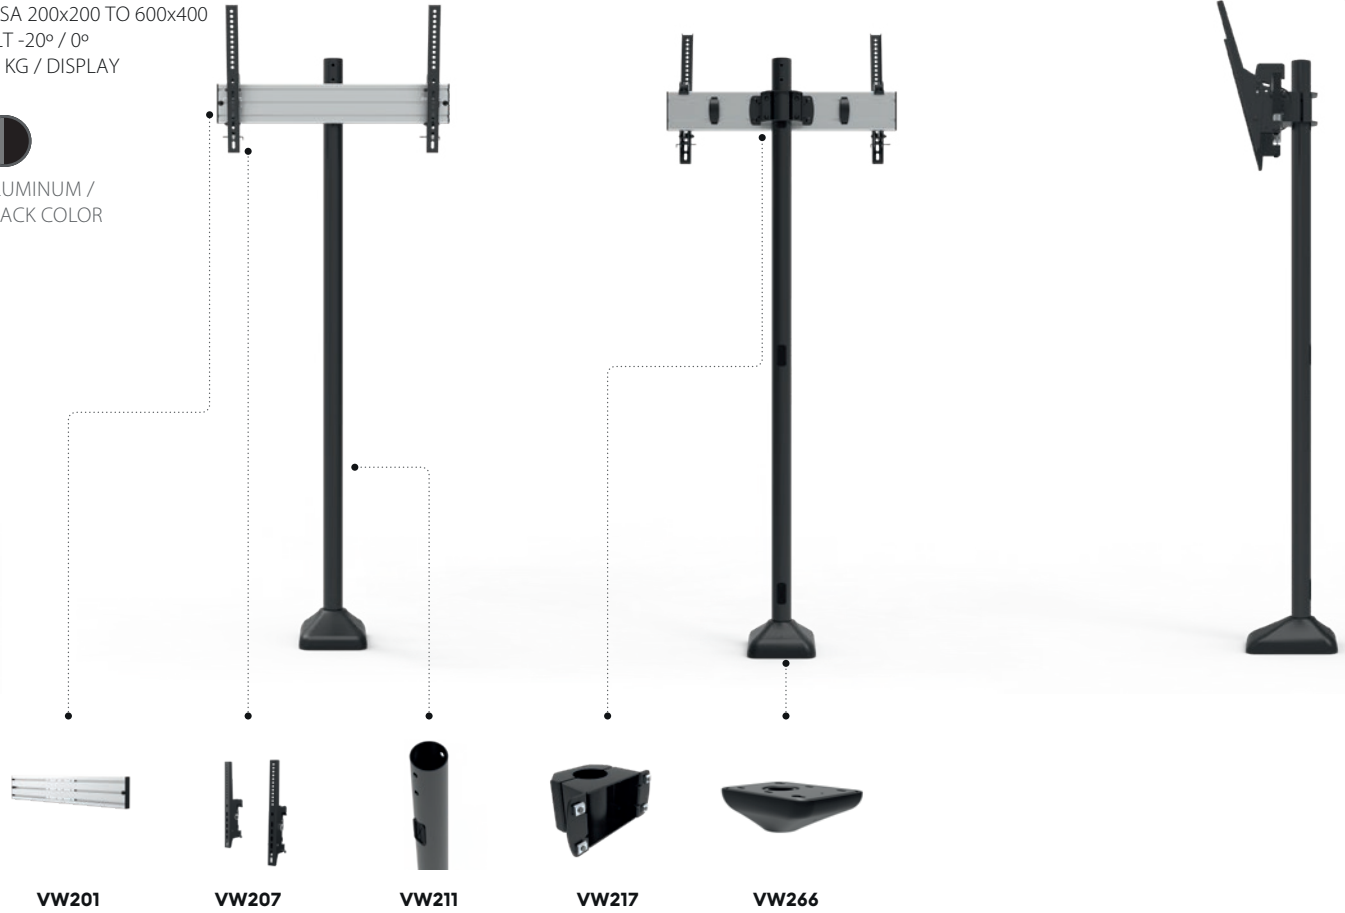

EXAMPLE N°31

GROUND BOLTED VIDEO FLOOR MOUNT
1 DISPLAY (TILT)

VESA 200x200 TO 600x400
TILT -20° / 0°
50 KG / DISPLAY

ALUMINUM /
BLACK COLOR

PARTS & COMPONENTS

REF	EAN	DESIGNATION	QTY	CATALOG
VW201	5603209022016	ALUMINUM RAIL 700MM	1	Pag.21
VW207	5603209022078	TILT ARM 400MM	1	Pag.21
VW211	5603209022115	POLE 1800MM	1	Pag.21
VW217	5603209022177	RAIL / POLE CONNECTOR Ø60MM	1	Pag.21
VW266	5603209022665	FLOOR / CEILING POLE PLATE Ø60MM	1	Pag.22

ALL DIMENSION (MM)

EASY TO INSTALL
AND COMBINE

FREEDOM TO CREATE
MODULAR MOUNT
WITH **UNLIMITED**
CONFIGURATION