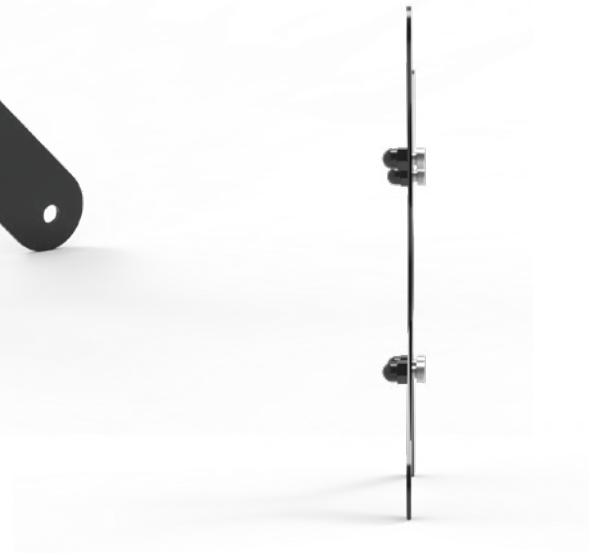

# EX200DM

EAN 5603209000892

## VESA ADAPTER 200 DM

WEIGHT CAPACITY: 9KG

BLACK COLOR

DM/SW COMPATIBLE

ALL DIMENSIONS (MM)