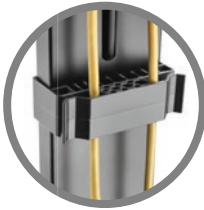

DM6200

EAN 5603209001738

17"-27"

DESK DUAL MONITOR MOUNT

- ADJUSTABLE HEIGHT: 230MM
- CABLE MANAGEMENT
- DETACHABLE VESA PLATE
- CLAMP AND GROMMET BASES INCLUDED
- TILT $\pm 10^\circ$
- SWIVEL $\pm 10^\circ$
- ROTATION $\pm 180^\circ$

75x75 to 100x100

BLACK COLOR

ORIENTATION

LANDSCAPE / PORTRAIT

DETACHABLE
360° ROTARY
VESA PLATE

CABLE
MANAGEMENT

TOOL HOLDER
INCLUDED

CLAMP AND GROMMET
BASES INCLUDED

TOOLLESS
HEIGHT ADJUSTMENT

ALL DIMENSIONS (MM)