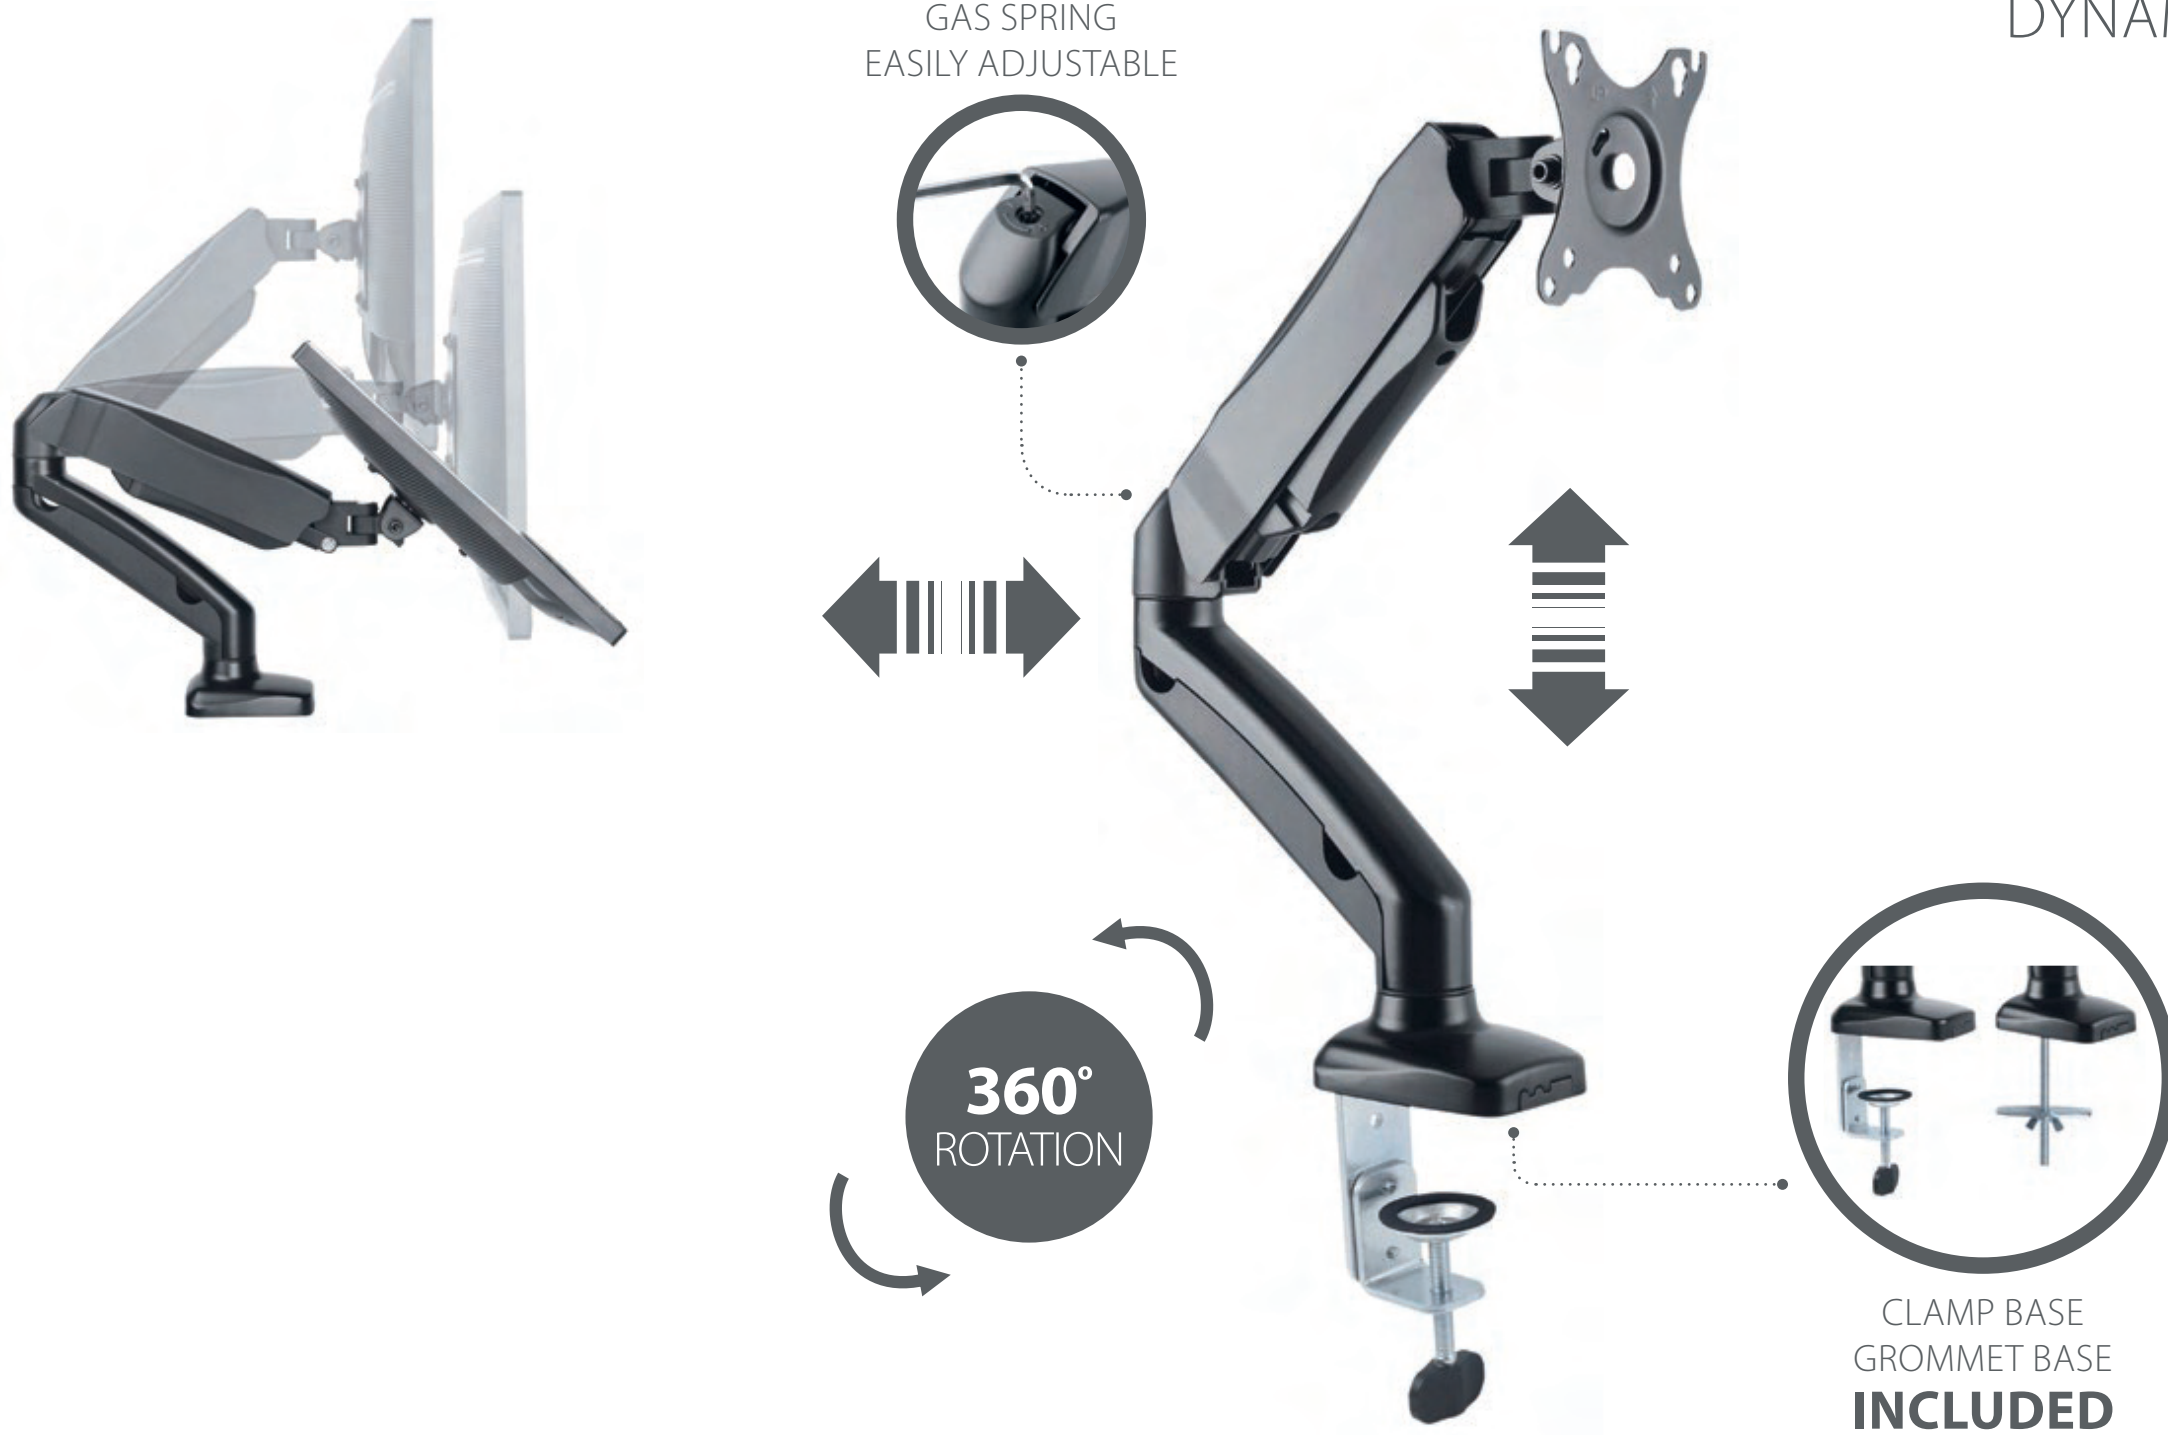

# DM3100

EAN 5603209131008

17"-32"

## MONITOR DESK MOUNT 17-32"

DYNAMIC HEIGHT ADJUSTMENT  
TILT +90° -45°  
SWIVEL +180° -180°  
ROTATION 360°  
CABLE MANAGEMENT

75X75  
100X100

BLACK COLOR