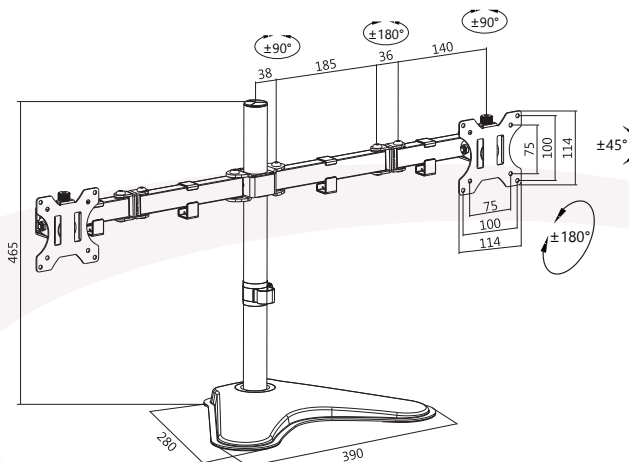

DM1201H

EAN 5603209000847

DESK MOUNT - FREE STAND - 2 MONITORS 13 - 32"

TILT $\pm 45^\circ$
SWIVEL $\pm 90^\circ / \pm 180^\circ / \pm 90^\circ$
ROTATION $\pm 180^\circ$
DETACHABLE VESA PLATE

13"-32"

75X75 to 100X100

BLACK COLOR

ORIENTATION

LANDSCAPE / PORTRAIT

CABLE
MANAGEMENT
INCLUDED

ALL DIMENSIONS (MM)