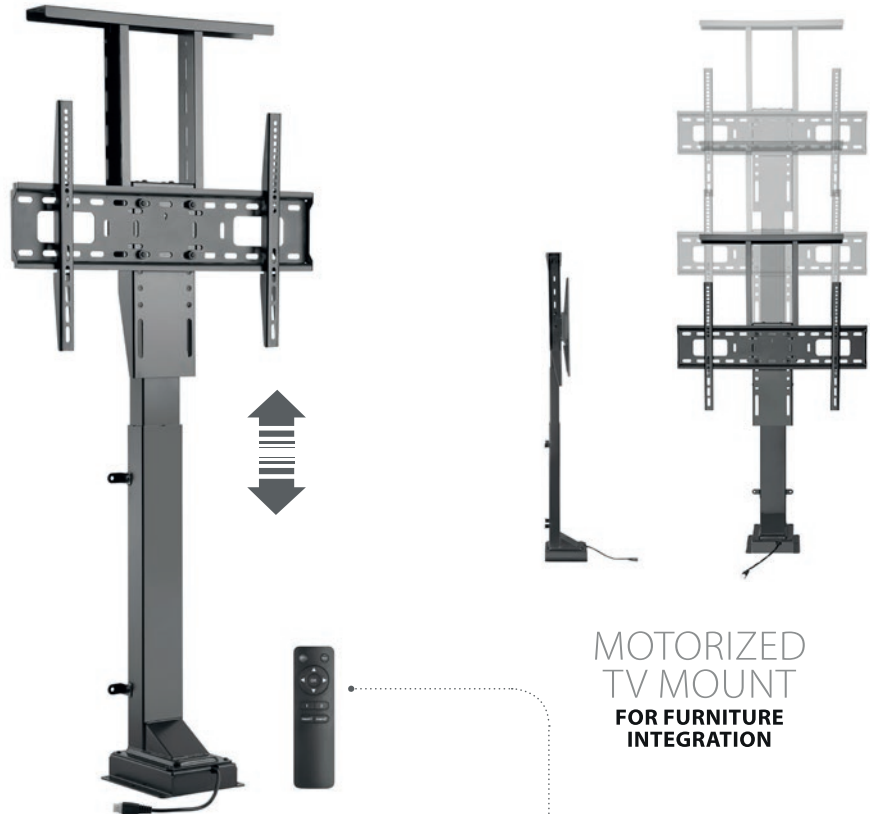

# CL600M

EAN 5603209000489

50"-70"

## MOTORIZED LIFT MOUNT 50"-70"

- ADJUSTABLE HEIGHT: 900 MM
- TOP COVER ADJUSTABLE HEIGHT
- COSTUMIZABLE POSITION MEMORY
- ANTI-COLLISION FUNCTION
- REMOTE CONTROL INCLUDED

200x200 to 600x400

BLACK COLOR

MOTORIZED  
TV MOUNT  
FOR FURNITURE  
INTEGRATION

REMOTE CONTROL  
INCLUDED

ALL DIMENSIONS (MM)