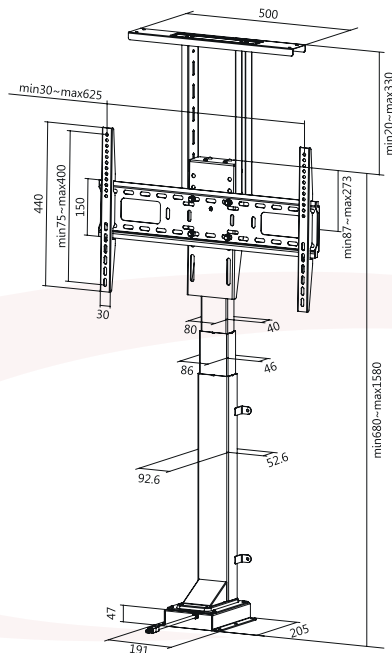

# CL600M

EAN 5603209000489

50"-70"

## MOTORIZED LIFT MOUNT 50"-70"

- ADJUSTABLE HEIGHT: 900 MM
- TOP COVER ADJUSTABLE HEIGHT
- COSTUMIZABLE POSITION MEMORY
- ANTI-COLLISION FUNCTION
- REMOTE CONTROL INCLUDED

200x200 to 600x400

BLACK COLOR

MOTORIZED  
TV MOUNT  
FOR FURNITURE  
INTEGRATION

REMOTE CONTROL  
INCLUDED

ALL DIMENSIONS (MM)