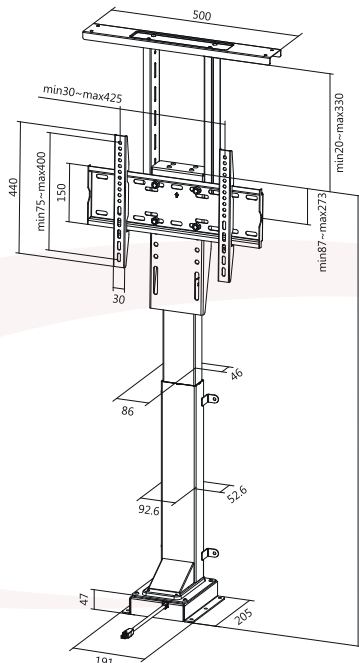

## 32"-48"

### MOTORIZED LIFT MOUNT 32-48"

- ADJUSTABLE HEIGHT: 665 MM
- TOP COVER ADJUSTABLE HEIGHT
- CUSTOMIZABLE POSITION MEMORY
- ANTI-COLLISION FUNCTION
- REMOTE CONTROL INCLUDED

200x200 to 400x400

BLACK COLOR

REMOTE CONTROL  
INCLUDED

ALL DIMENSIONS (MM)