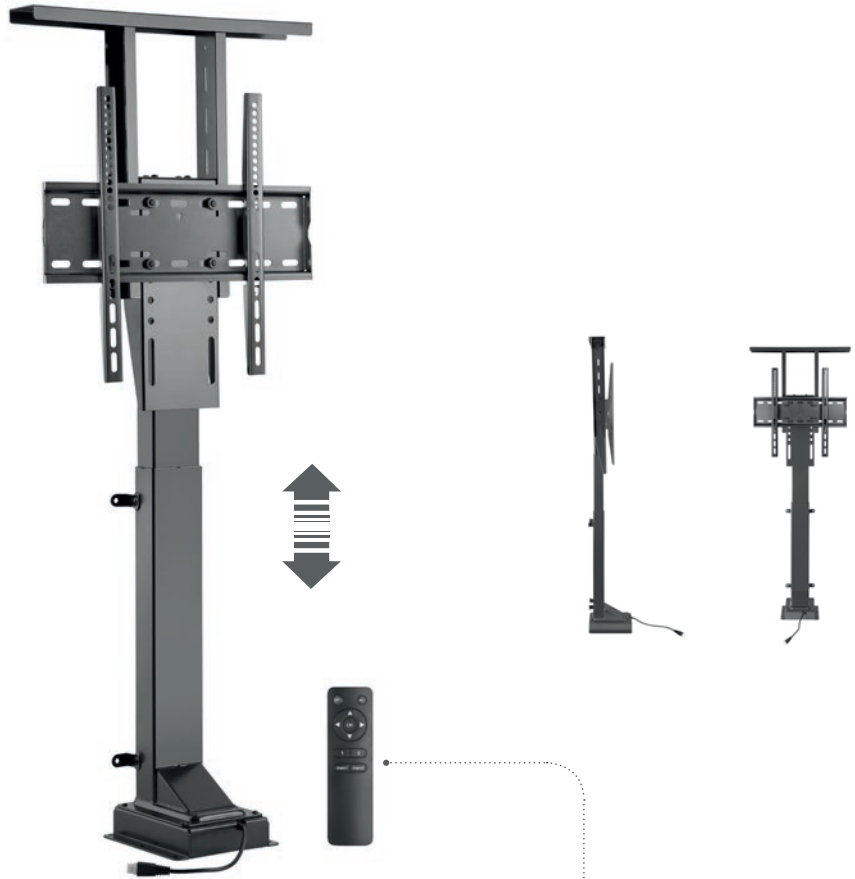

## 32"-48"

### MOTORIZED LIFT MOUNT 32-48"

- ADJUSTABLE HEIGHT: 665 MM
- TOP COVER ADJUSTABLE HEIGHT
- CUSTOMIZABLE POSITION MEMORY
- ANTI-COLLISION FUNCTION
- REMOTE CONTROL INCLUDED

200x200 to 400x400

BLACK COLOR

REMOTE CONTROL  
INCLUDED

ALL DIMENSIONS (MM)