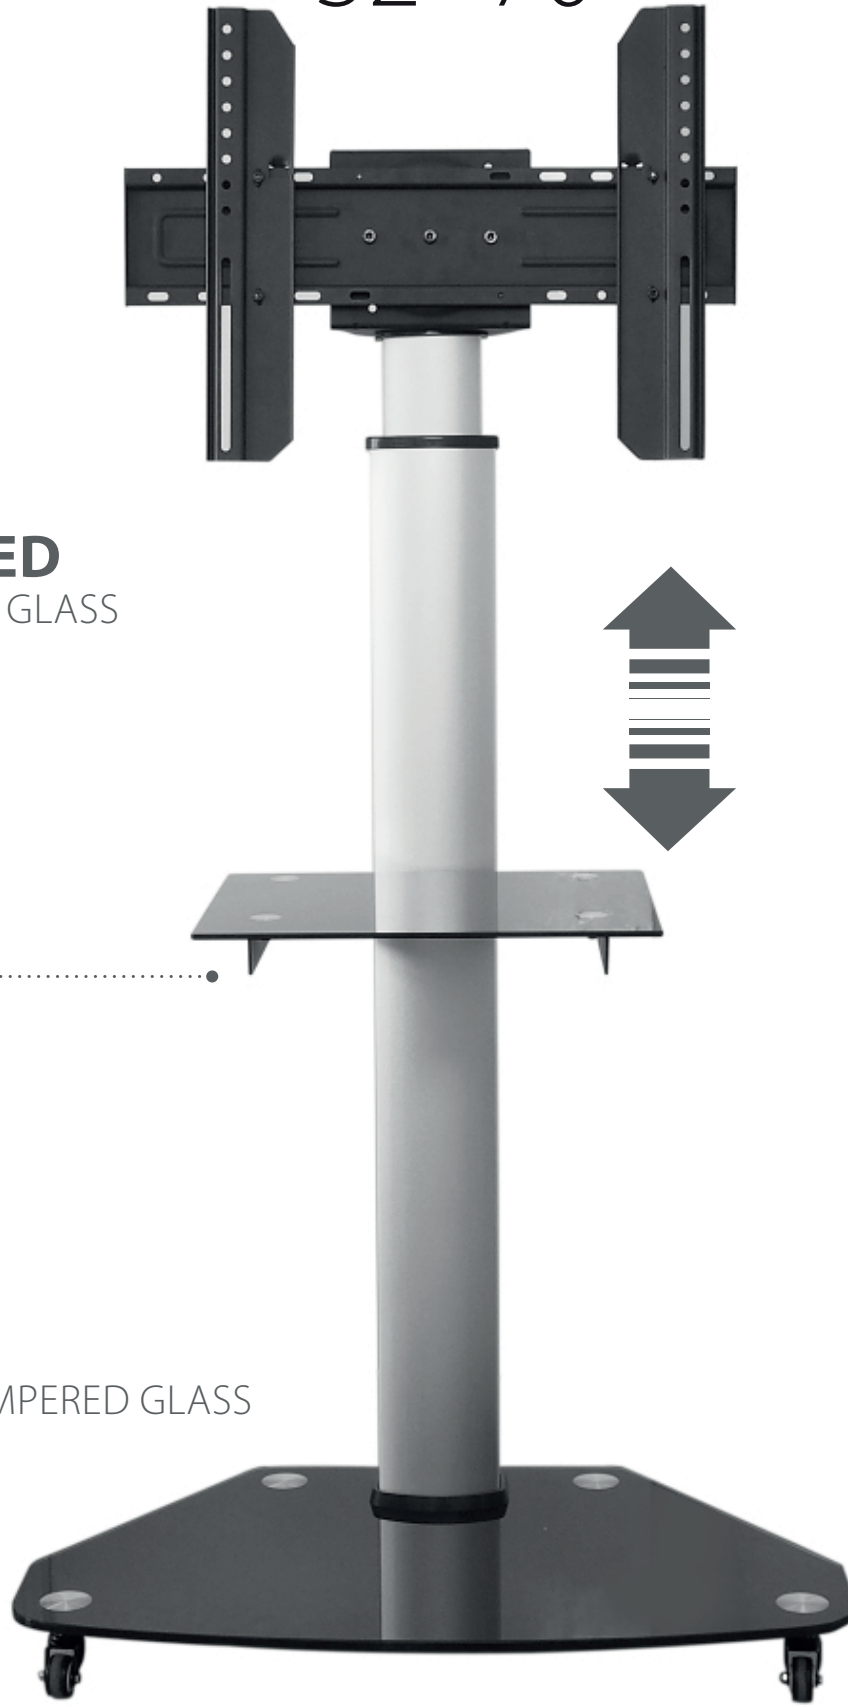

295

EAN 5603209002957

32"-70"

AV SHELF
INCLUDED
6MM TEMPERED GLASS

10MM TEMPERED GLASS

FREE STANDING CART MOUNT
32-70"
AV SHELF INCLUDED
ROTATION 0° TO 90°
ADJUSTABLE HEIGHT: 1200 / 1800MM

200X200 / 200X300 / 200X400
300X300 / 300X400 / 400X400
600X400

SILVER / BLACK COLOR