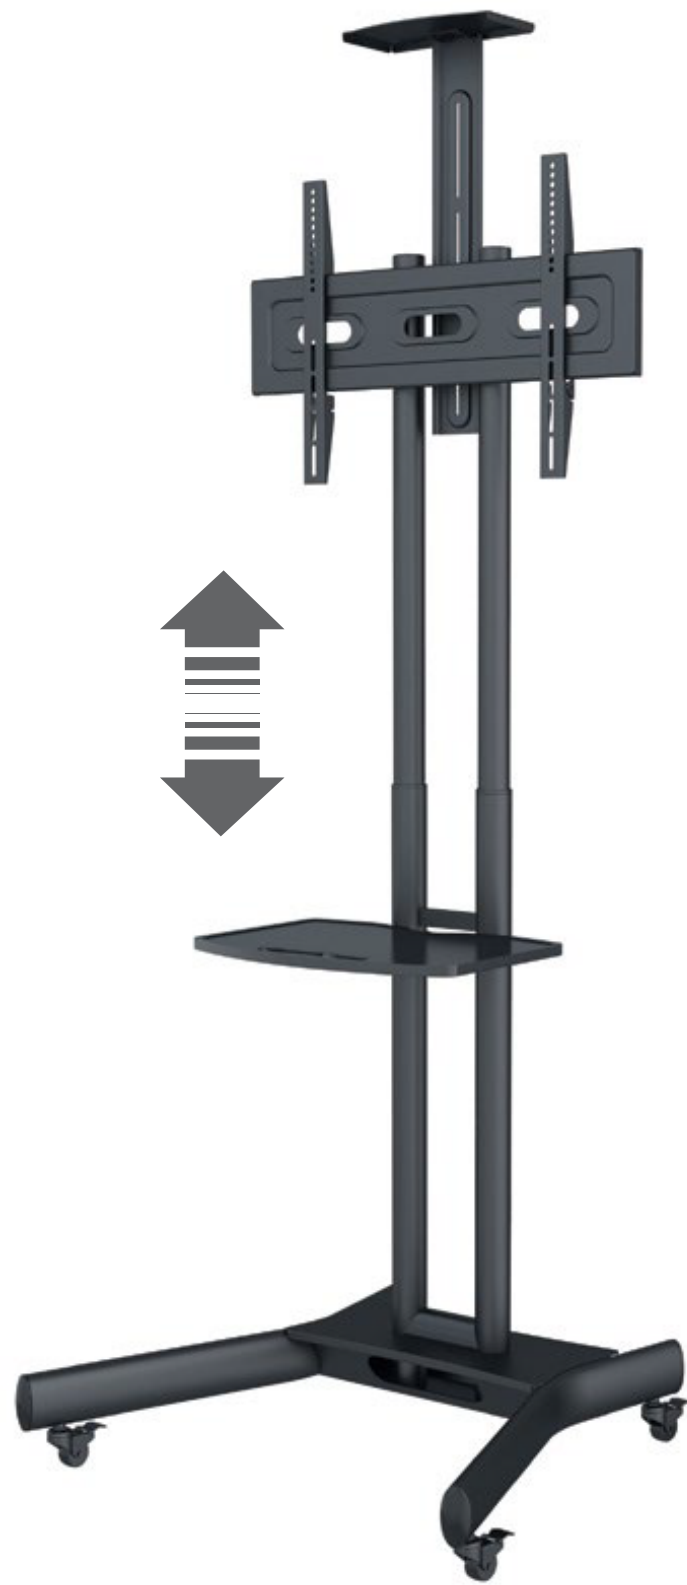

293

EAN 5603209002933

32"-70"

FREE STANDING CART MOUNT
32-70"
CAMERA SHELF / AV SHELF INCLUDED
ADJUSTABLE HEIGHT: 1030 / 1530MM

100X100 / 200X200
300X200 / 300X300
400X200 / 400X300
400X400 / 600X400

BLACK COLOR