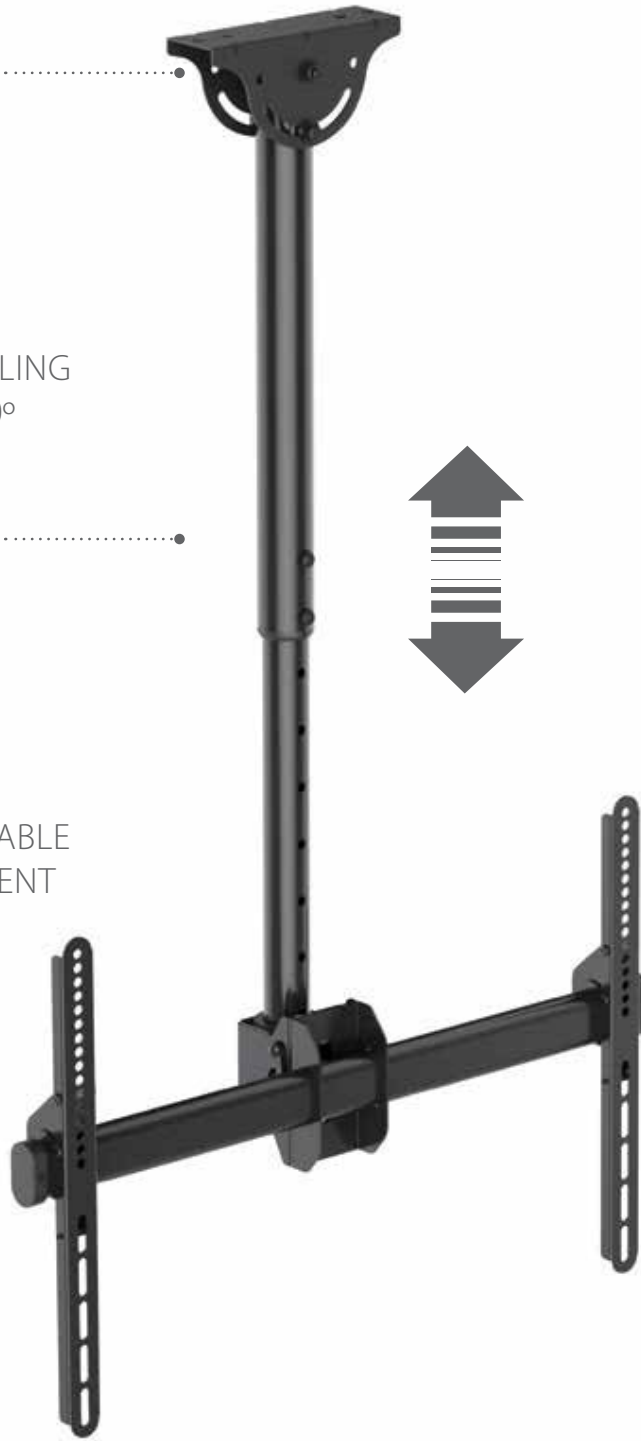

286

EAN 5603209002865

42"-90"

ANGLED CEILING
-60° + 60°

INTERNAL CABLE
MANAGEMENT

DISPLAY CEILING MOUNT 42-90"

ROTATION 360°
TILT +0° -25° | SWIVEL +3° -3°
EXTENSION HEIGHT: 560-910MM
INTERNAL CABLE MANAGEMENT

200X200 / 300X300
400X200 / 400X400
600X400

BLACK COLOR

EASY TO INSTALL
AND COMBINE

MODULAR MOUNT WITH **UNLIMITED** CONFIGURATION