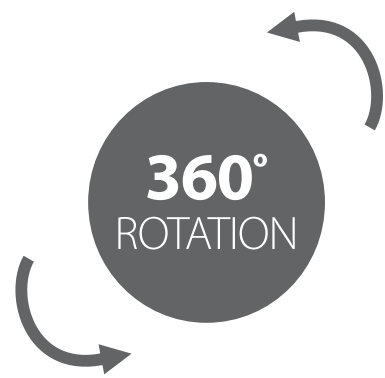

286

EAN 5603209002865

42"-90"

ANGLED CEILING
-60° + 60°

INTERNAL CABLE
MANAGEMENT

DISPLAY CEILING MOUNT 42-90"

ROTATION 360°
TILT +0° -25° | SWIVEL +3° -3°
EXTENSION HEIGHT: 560-910MM
INTERNAL CABLE MANAGEMENT