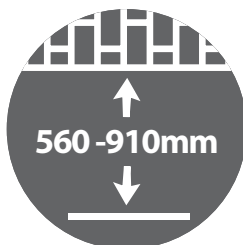

286

EAN 5603209002865

42"-90"

ANGLED CEILING
-60° + 60°

INTERNAL CABLE
MANAGEMENT

DISPLAY CEILING MOUNT 42-90"

ROTATION 360°
TILT +0° -25° | SWIVEL +3° -3°
EXTENSION HEIGHT: 560-910MM
INTERNAL CABLE MANAGEMENT

200X200 / 300X300
400X200 / 400X400
600X400

BLACK COLOR

EASY TO INSTALL
AND COMBINE

MODULAR MOUNT WITH **UNLIMITED** CONFIGURATION