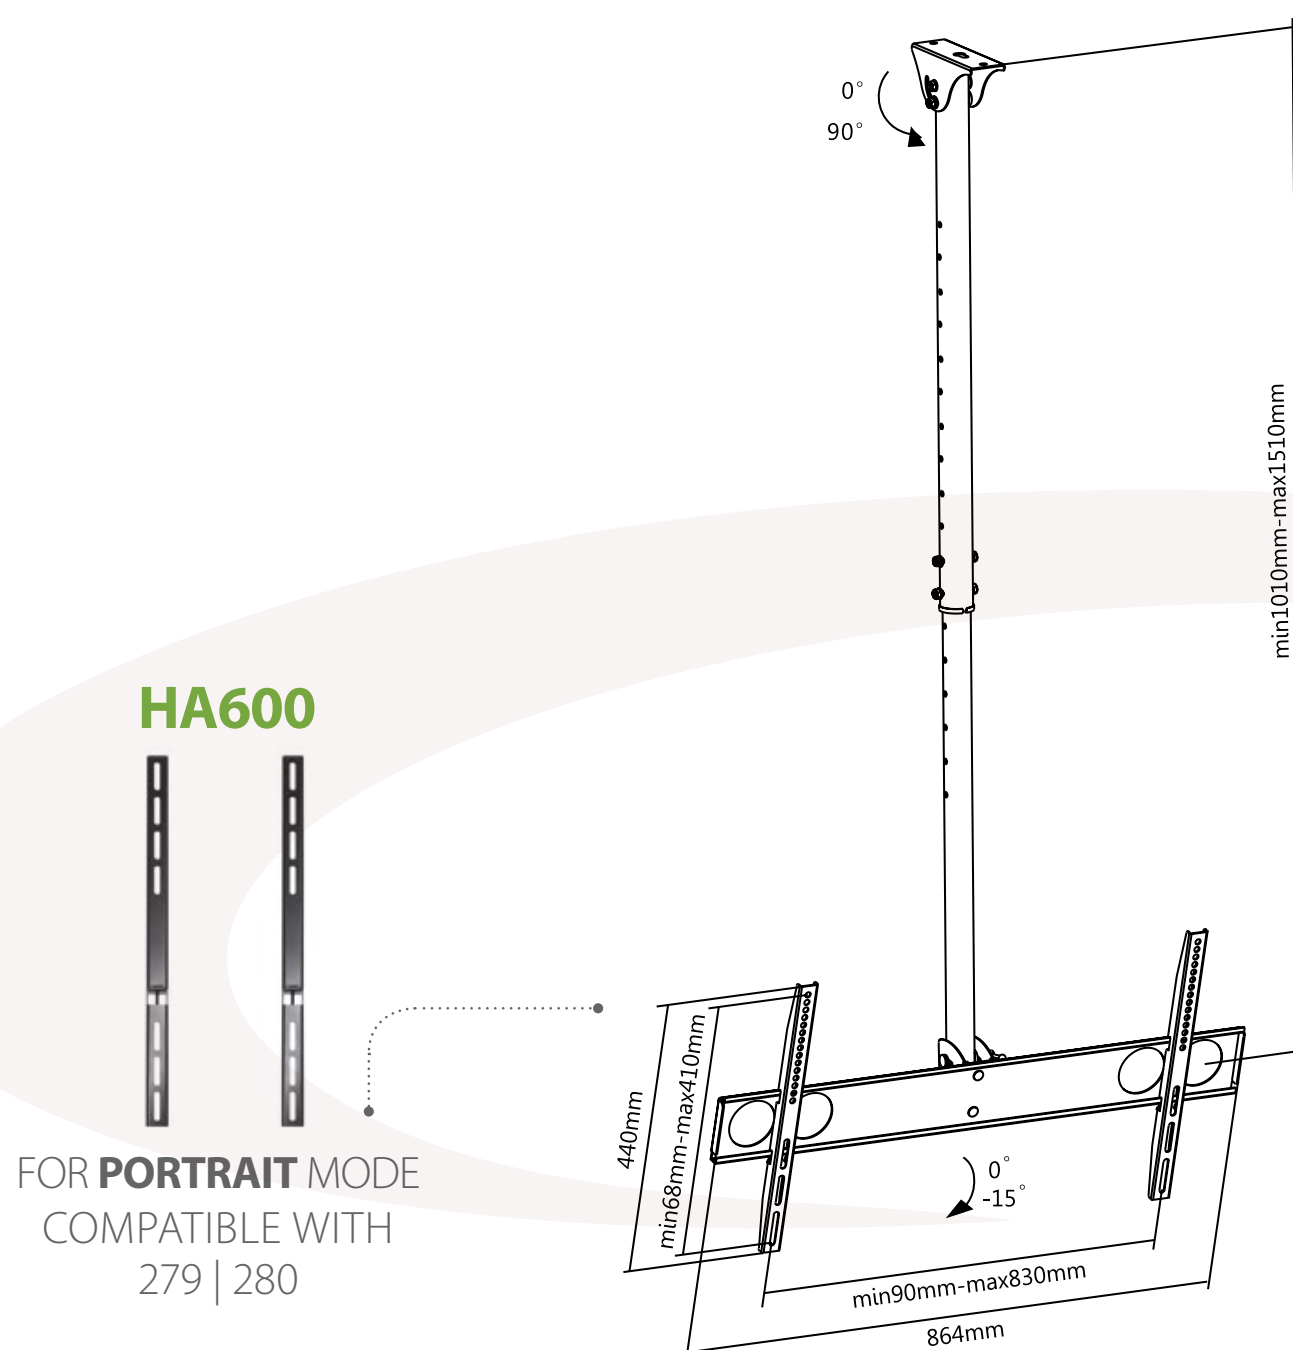

280

EAN 5603209002803

42"-90"

DISPLAY CEILING MOUNT
42-90"
TILT +0° -15°
EXTENSION HEIGHT: 1010-1510MM
INTERNAL CABLE MANAGEMENT

200X200 / 300X300
400X200 / 400X400
600X400 / 800X400

BLACK COLOR

EASY TO INSTALL
AND COMBINE

MODULAR MOUNT
WITH **UNLIMITED**
CONFIGURATION

HA600

FOR **PORTRAIT** MODE
COMPATIBLE WITH
279 | 280