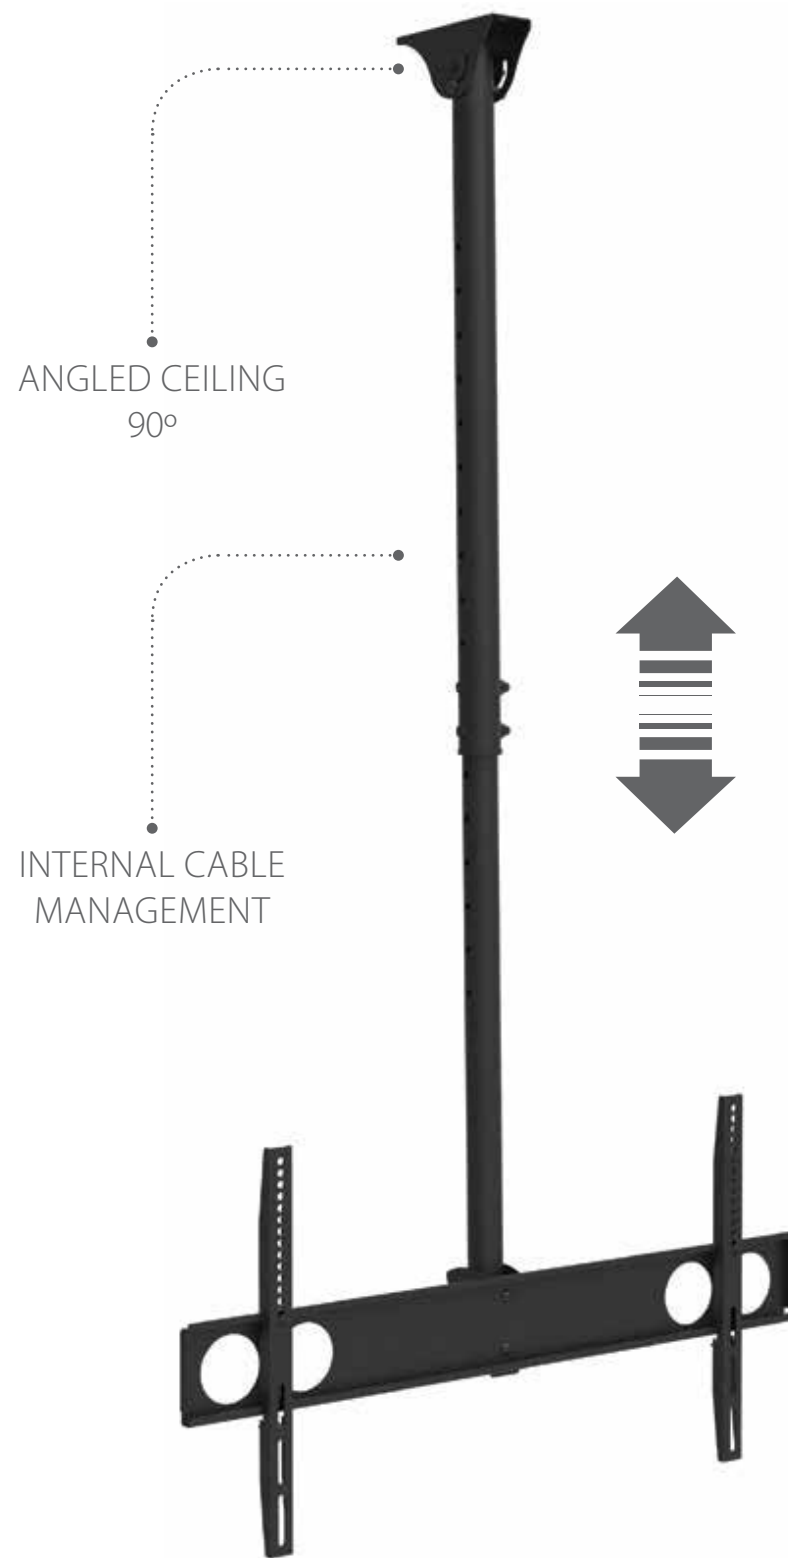

280

EAN 5603209002803

42"-90"

DISPLAY CEILING MOUNT
42-90"
TILT +0° -15°
EXTENSION HEIGHT: 1010-1510MM
INTERNAL CABLE MANAGEMENT

200X200 / 300X300
400X200 / 400X400
600X400 / 800X400

BLACK COLOR

EASY TO INSTALL
AND COMBINE

MODULAR MOUNT
WITH **UNLIMITED**
CONFIGURATION

HA600

FOR **PORTRAIT** MODE
COMPATIBLE WITH
279 | 280