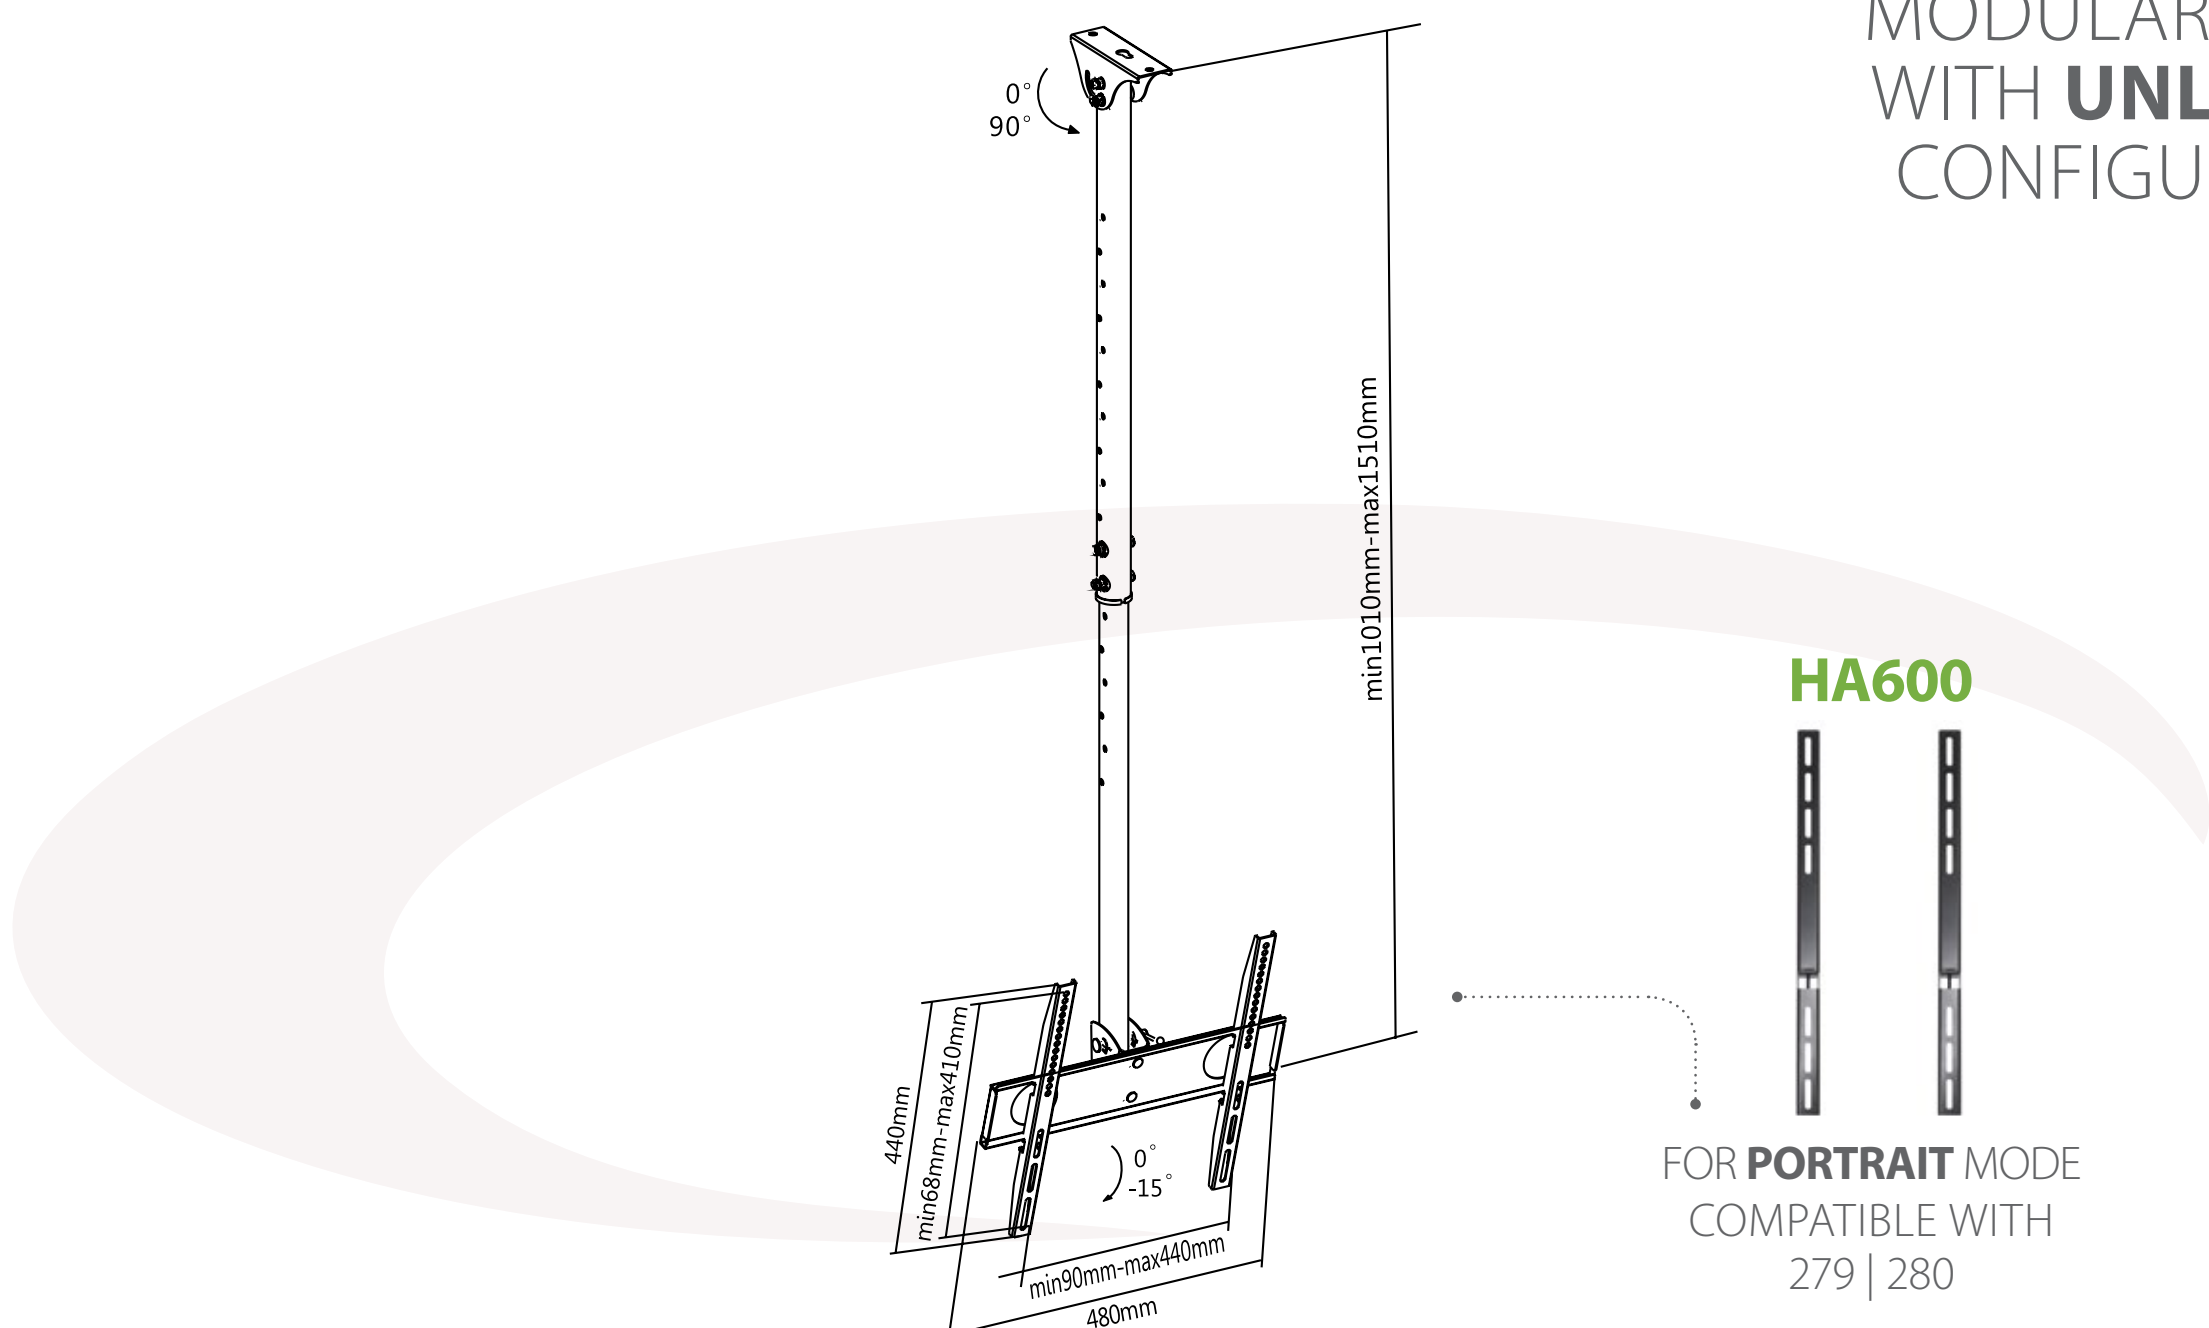

## 32"-65"

**DISPLAY CEILING MOUNT**

**32-65"**

TILT +0° -15°

EXTENSION HEIGHT: 1010-1510MM  
INTERNAL CABLE MANAGEMENT

200X200 / 300X300  
400X200 / 400X400

BLACK COLOR

EASY TO INSTALL  
AND COMBINE

MODULAR MOUNT  
WITH **UNLIMITED**  
CONFIGURATION

**HA600**

FOR **PORTRAIT** MODE  
COMPATIBLE WITH  
279 | 280