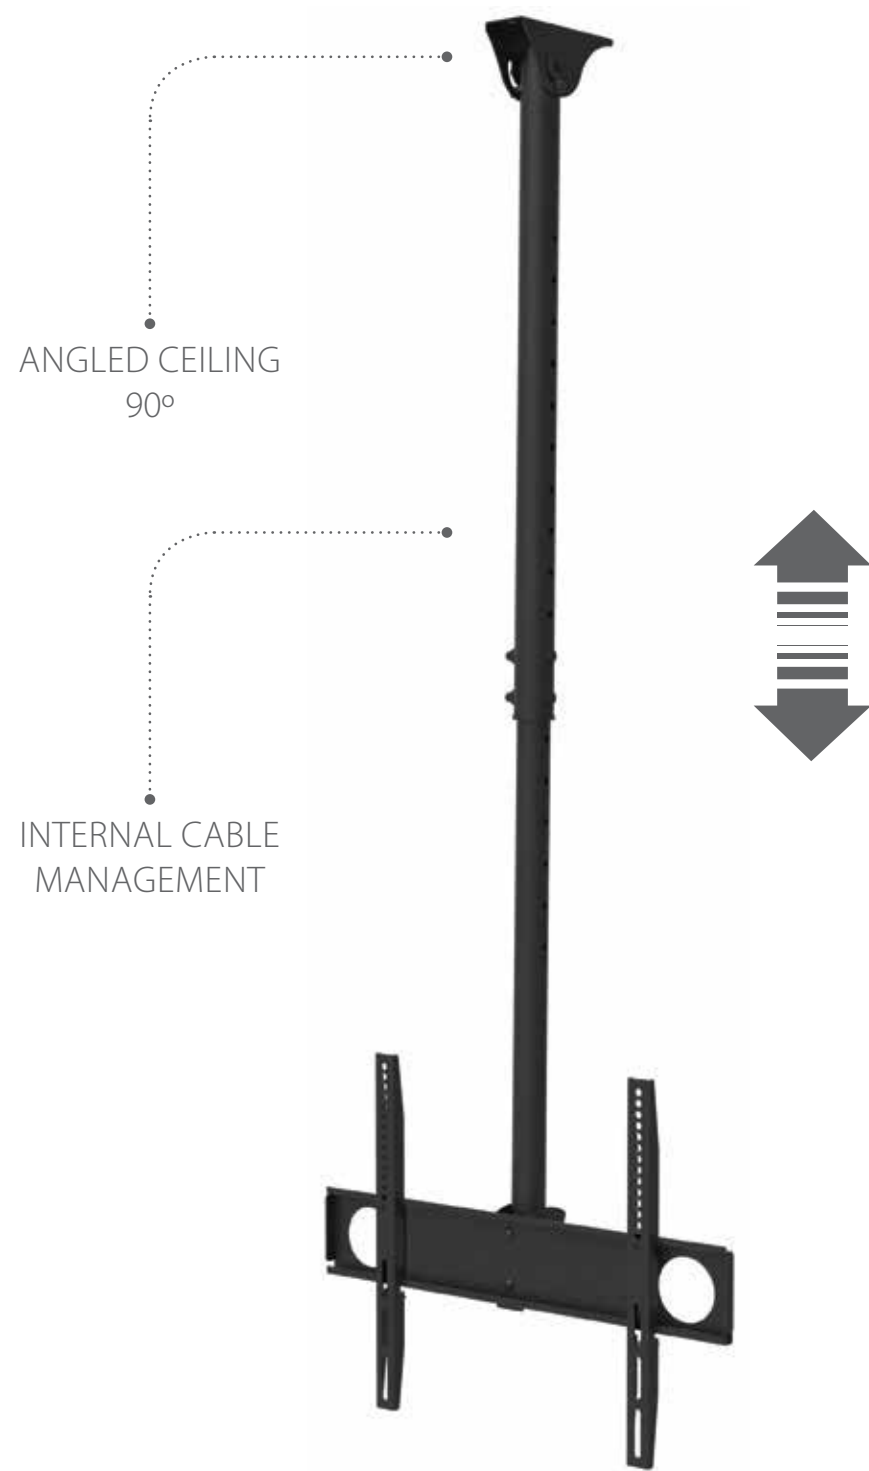

# 279

EAN 5603209002797

## 32"-65"

**DISPLAY CEILING MOUNT**

**32-65"**

TILT +0° -15°

EXTENSION HEIGHT: 1010-1510MM  
INTERNAL CABLE MANAGEMENT

200X200 / 300X300  
400X200 / 400X400

BLACK COLOR

EASY TO INSTALL  
AND COMBINE

MODULAR MOUNT  
WITH **UNLIMITED**  
CONFIGURATION

**HA600**

FOR **PORTRAIT** MODE  
COMPATIBLE WITH  
279 | 280