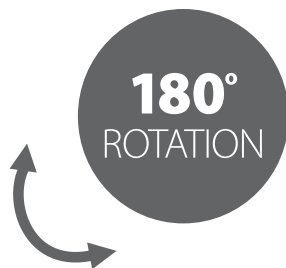

## 37"-70"

### DISPLAY WALL MOUNT 37-70"

EXTENSION: 45-680MM  
TILT +8° -12° | ROTATION 180°  
LEVEL ADJUSTMENT -3° +3°  
INTEGRATED CABLE MANAGEMENT

200X200 / 300X300  
400X200 / 400X400  
600X400

BLACK COLOR