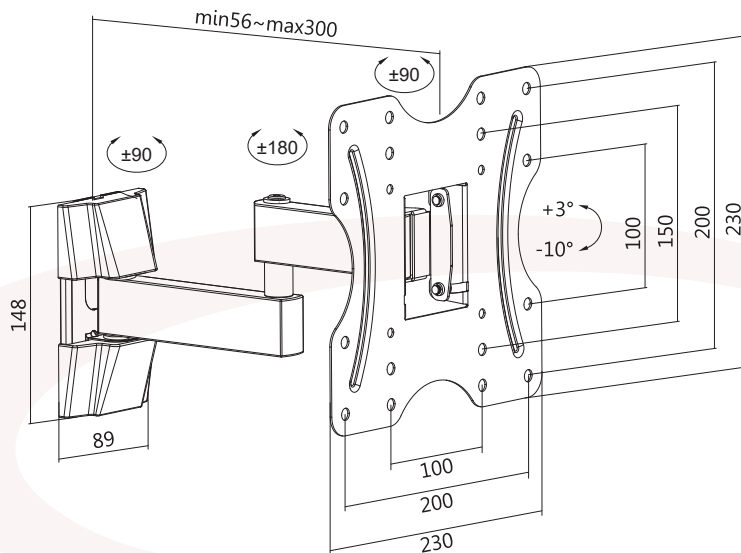

232

EAN 5603209000632

**WALL MOUNT TV - FULL MOTION
21-43"**

TILT +3° / -10°

SWIVEL ±90° / ±180° / ±90°

MOUNTING PROFILE: 56 - 300 MM

21"-43"

100x100 to 200x200

BLACK COLOR

DETACHABLE
VESA PLATE

ALL DIMENSIONS (MM)