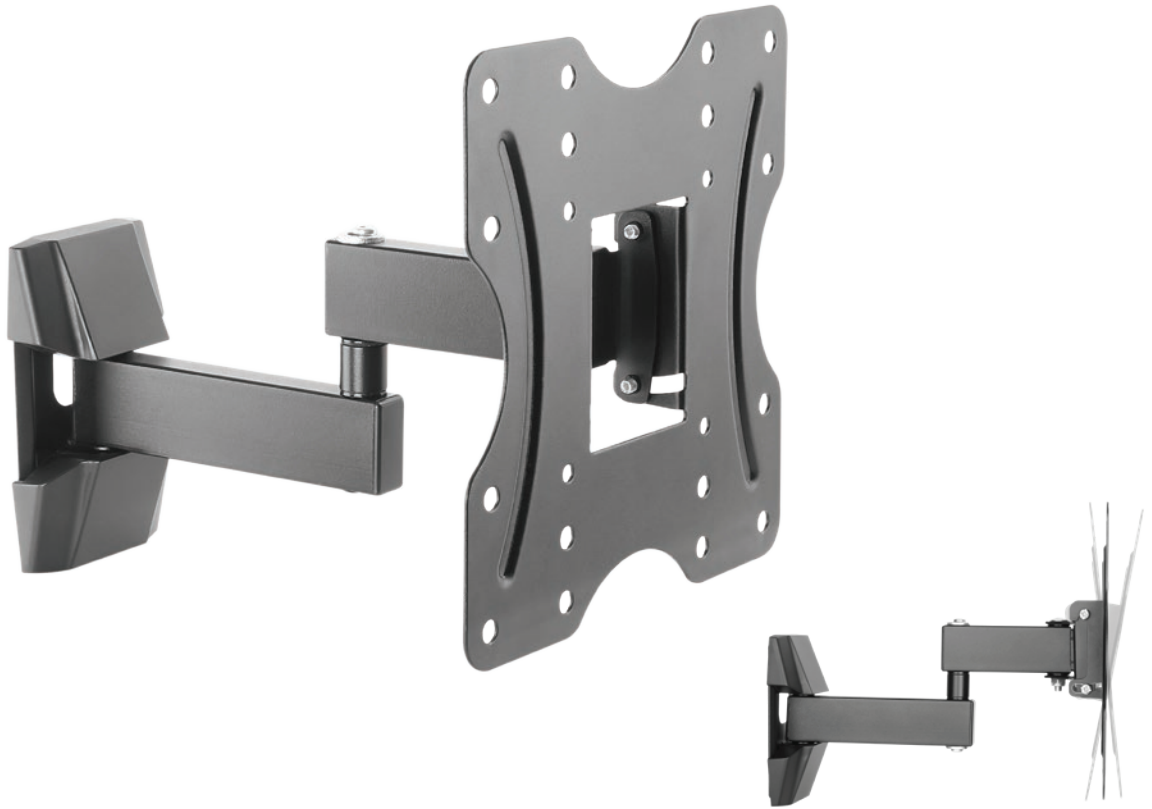

232

EAN 5603209000632

**WALL MOUNT TV - FULL MOTION
21-43"**

TILT +3° / -10°

SWIVEL ±90° / ±180° / ±90°

MOUNTING PROFILE: 56 - 300 MM

21"-43"

100x100 to 200x200

BLACK COLOR

DETACHABLE
VESA PLATE

ALL DIMENSIONS (MM)