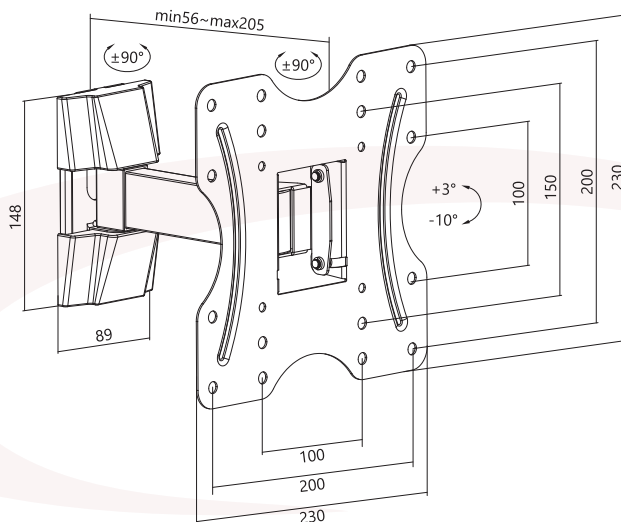

**231**

EAN 5603209000625

**WALL MOUNT TV - FULL MOTION  
21"-43"**

TILT +3° / -10°

SWIVEL ±90° / ±90°

MOUNTING PROFILE: 56 - 205 MM

21"-43"

100x100 to 200x200

BLACK COLOR

DETACHABLE  
VESA PLATE

ALL DIMENSIONS (MM)