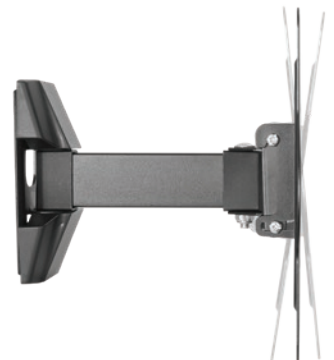

**231**

EAN 5603209000625

**WALL MOUNT TV - FULL MOTION  
21"-43"**

TILT +3° / -10°

SWIVEL ±90° / ±90°

MOUNTING PROFILE: 56 - 205 MM

21"-43"

100x100 to 200x200

BLACK COLOR

DETACHABLE  
VESA PLATE

ALL DIMENSIONS (MM)