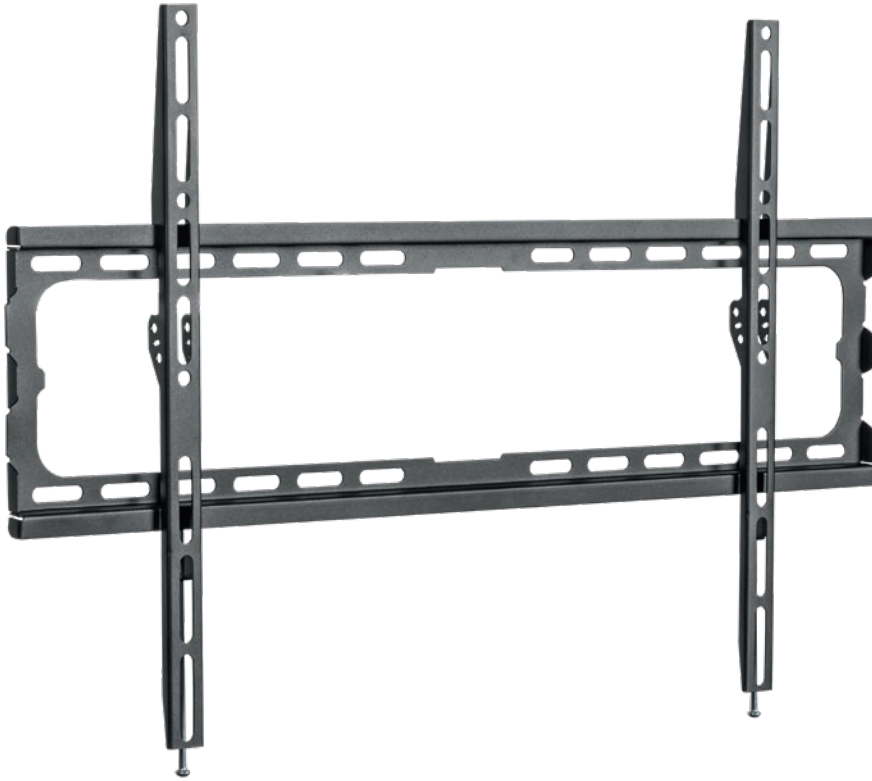

040F

EAN 5603209000977

37"-90"

DISPLAY WALL MOUNT
37-90"
MOUNTING PROFILE 20MM

200X200 to 600X400

BLACK COLOR