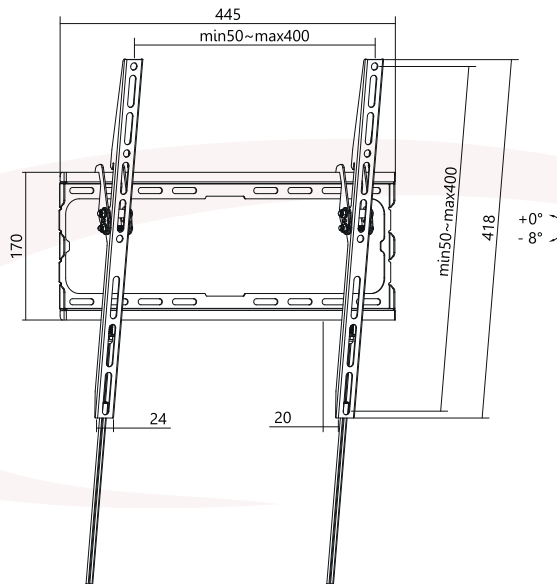

**035**

EAN 5603209000946

**DISPLAY WALL MOUNT**  
**32"-70"**

TILT +0° -8°

MOUNTING PROFILE: 20 MM

200x200 to 400x400

BLACK COLOR

ALL DIMENSIONS (MM)