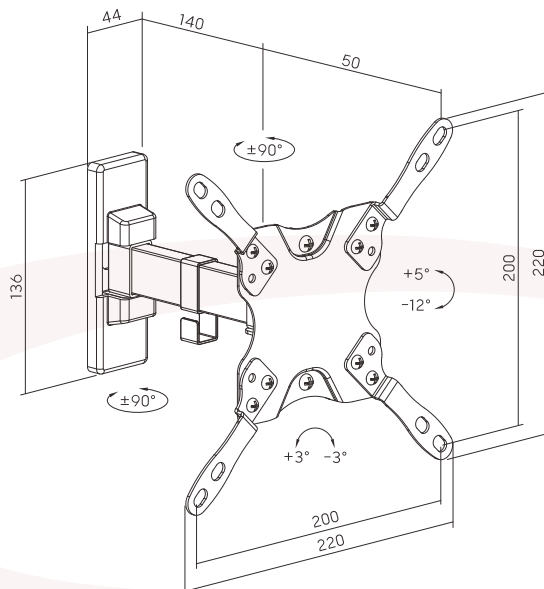

025

EAN 5603209000694

**WALL MOUNT TV - FULL MOTION
13-43"**

TILT +5° / -12°
SWIVEL ±90° / ±90°
LEVEL ±3°
MOUNTING PROFILE: 60-190 MM

13"-43"

75x75 to 200x200

BLACK COLOR

INTEGRATED
CABLE MANAGEMENT

ALL DIMENSIONS (MM)