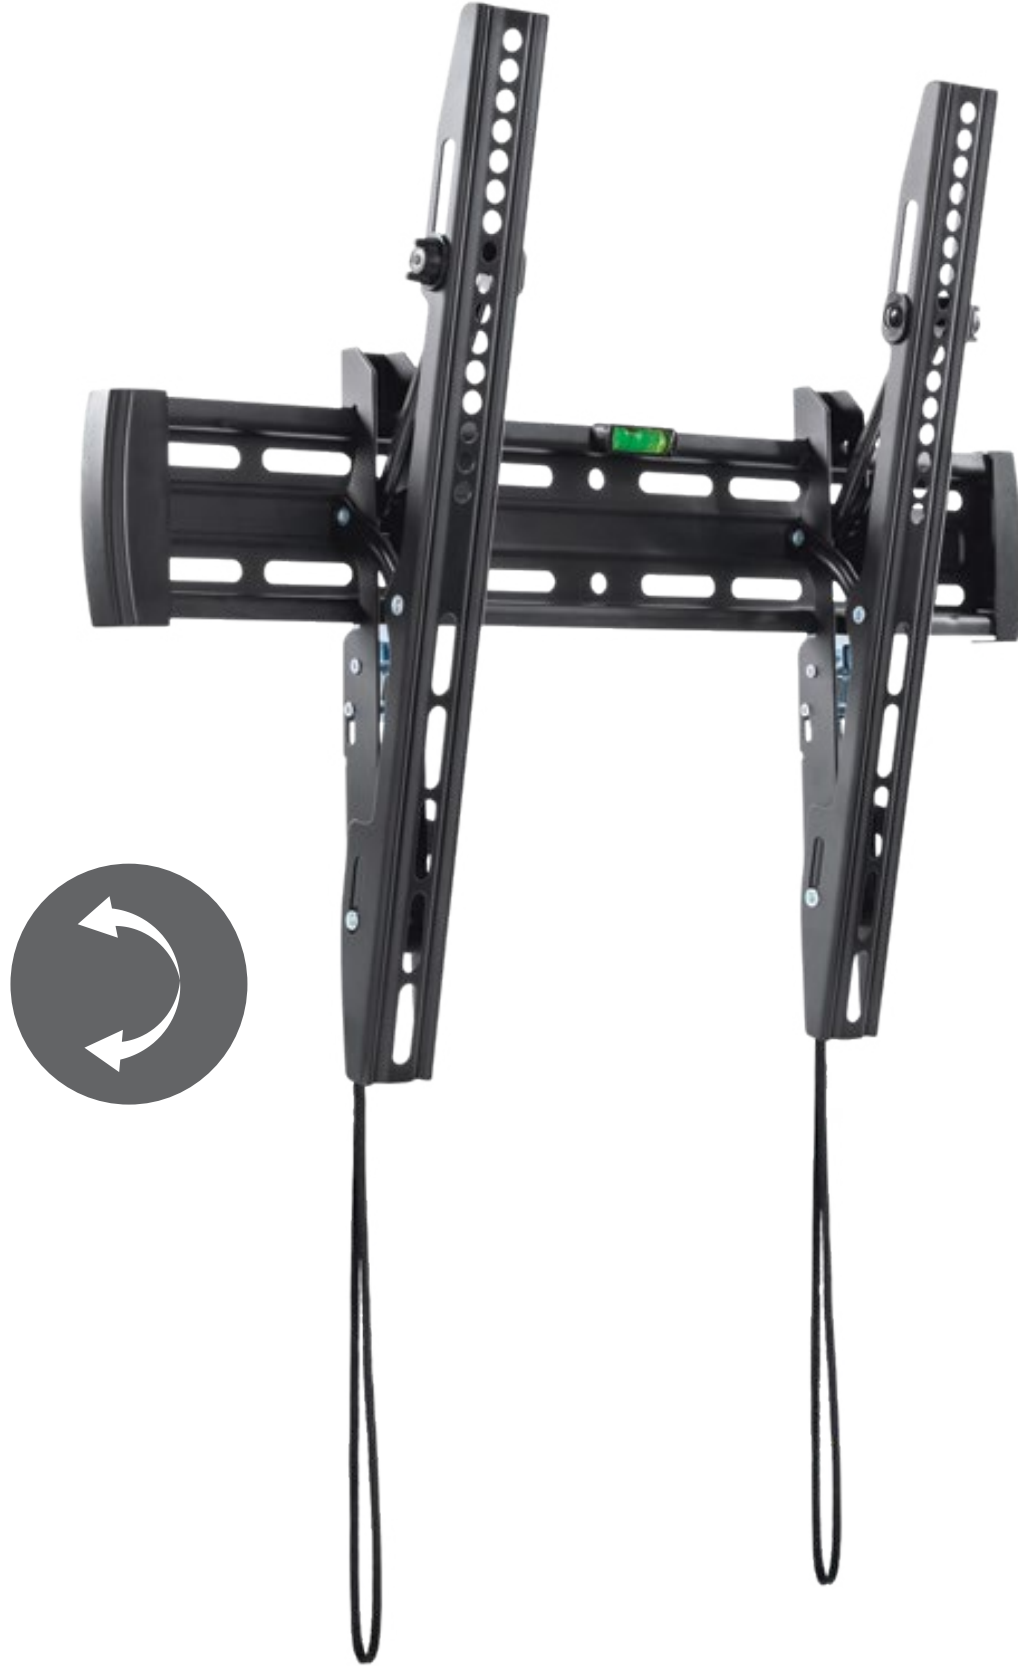

WM400T

EAN 5603209004029

32"-65"

DISPLAY WALL MOUNT
32-65"
TILT 0° -12°
LEVEL TOOL INCLUDED
CABLE MANAGEMENT

100X100 / 200X200
300X300 / 400X200
400X400

BLACK COLOR

LEVEL TOOL
INCLUDED