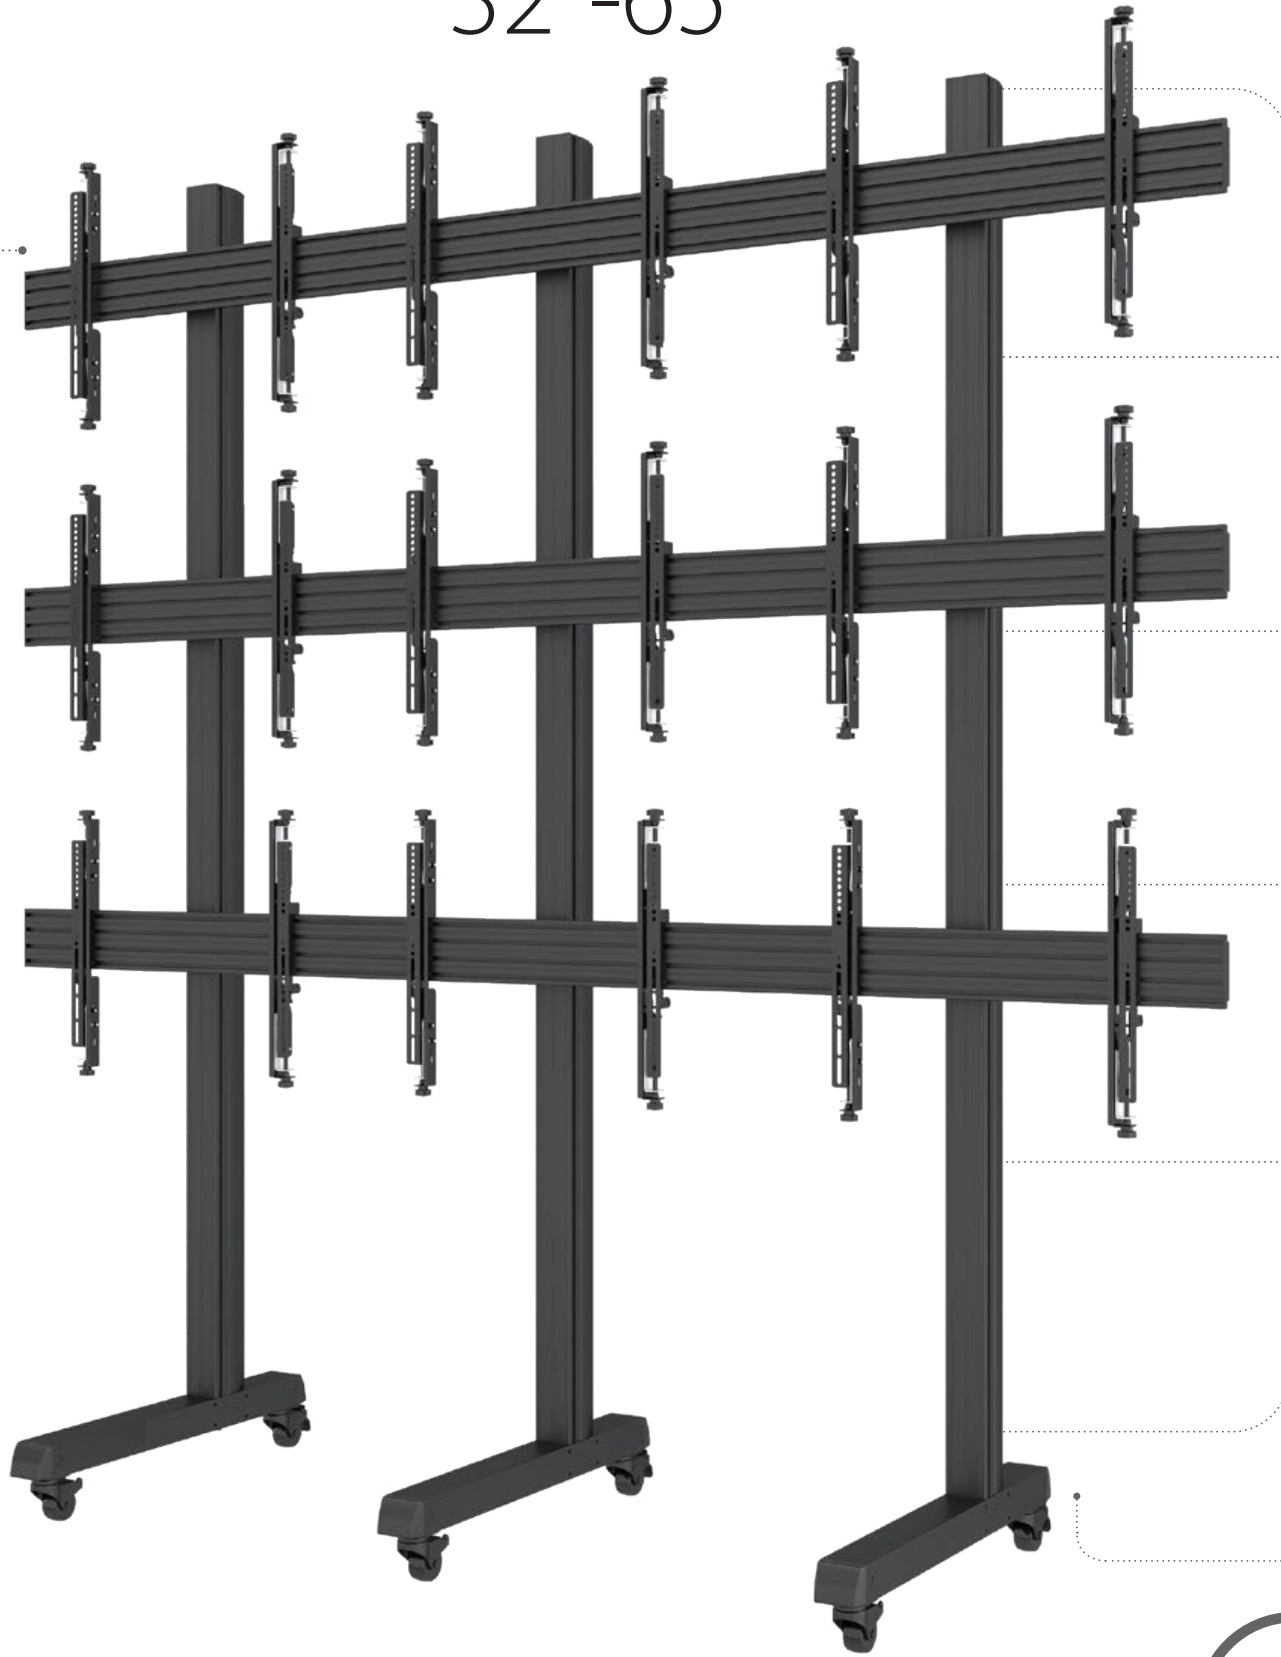

VWFS3B3

EAN 5603209099117

32"-65"

FREE STANDING CART MOUNT
32-65"
 HEIGHT ADJUSTMENT
 TOTAL HEIGHT: 2700MM
 INTEGRATED CABLE MANAGEMENT

600X400 UP TO 55"
 400X400 UP TO 65"

CABLE MANAGEMENT
INTEGRATED

100X100 / 200X200
 300X200 / 300X300
 400X200 / 400X300
 400X400 / 600X400

BLACK COLOR

VERTICAL
HORIZONTAL
 PORTRAIT
 LANDSCAPE
 MODE

9
DISPLAYS

BRAKED WHEELS
 ADJUSTABLE FEET
INCLUDED

VESA
 100X100 to
 600X400

CABLE
 MANAGEMENT

KG
 30 MAX.
 (DISPLAY)

EASY TO INSTALL
 AND COMBINE

MODULAR MOUNT
 WITH **UNLIMITED**
 CONFIGURATION