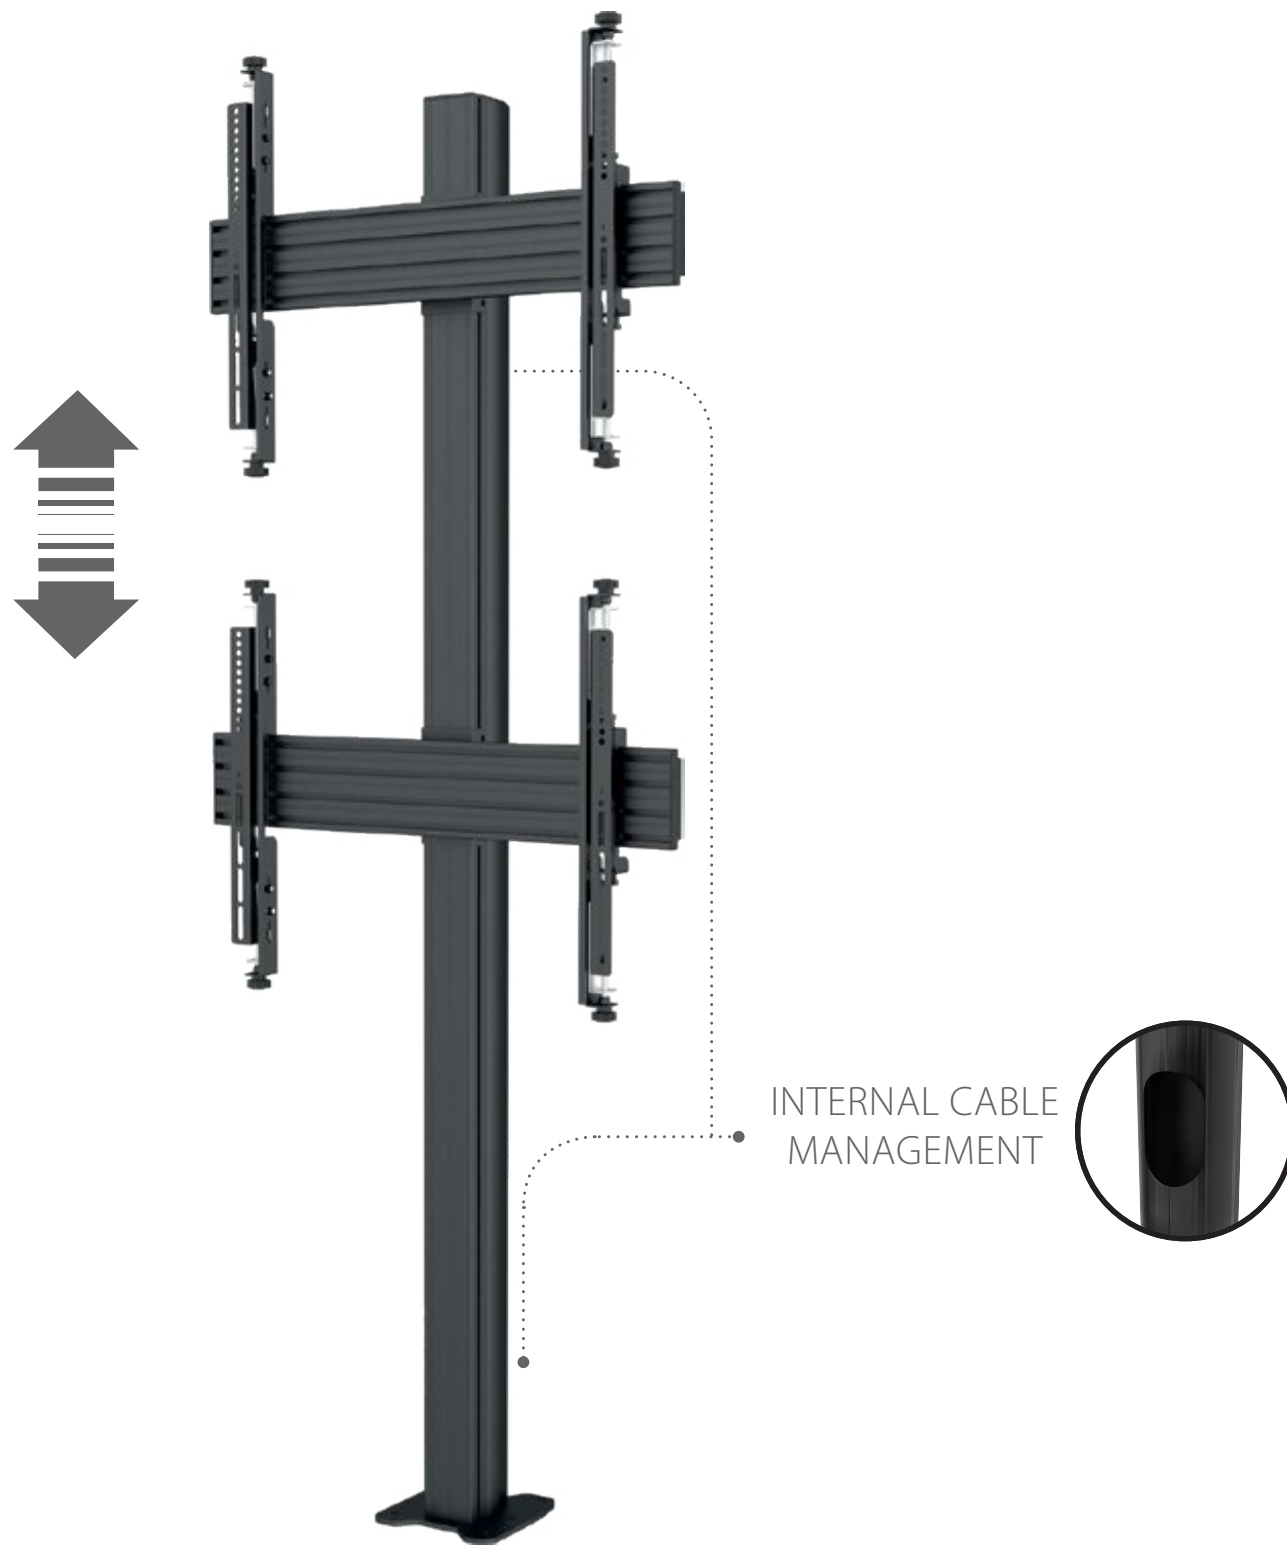

VWF1B2

EAN 5603209099124

32"-65"

DISPLAY FLOOR STAND
32-65"
TOTAL HEIGHT: 1800MM
MICRO-ADJUSTMENT
CABLE MANAGEMENT

100X100 / 200X200
300X200 / 300X300
400X200 / 400X300
400X400 / 600X400

BLACK COLOR

EASY TO INSTALL
AND COMBINE

MODULAR MOUNT
WITH **UNLIMITED**
CONFIGURATION