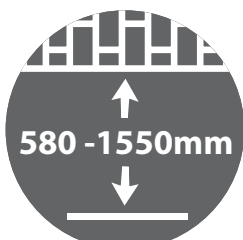

EASY TO INSTALL
AND COMBINE

MODULAR MOUNT
WITH **UNLIMITED**
CONFIGURATION