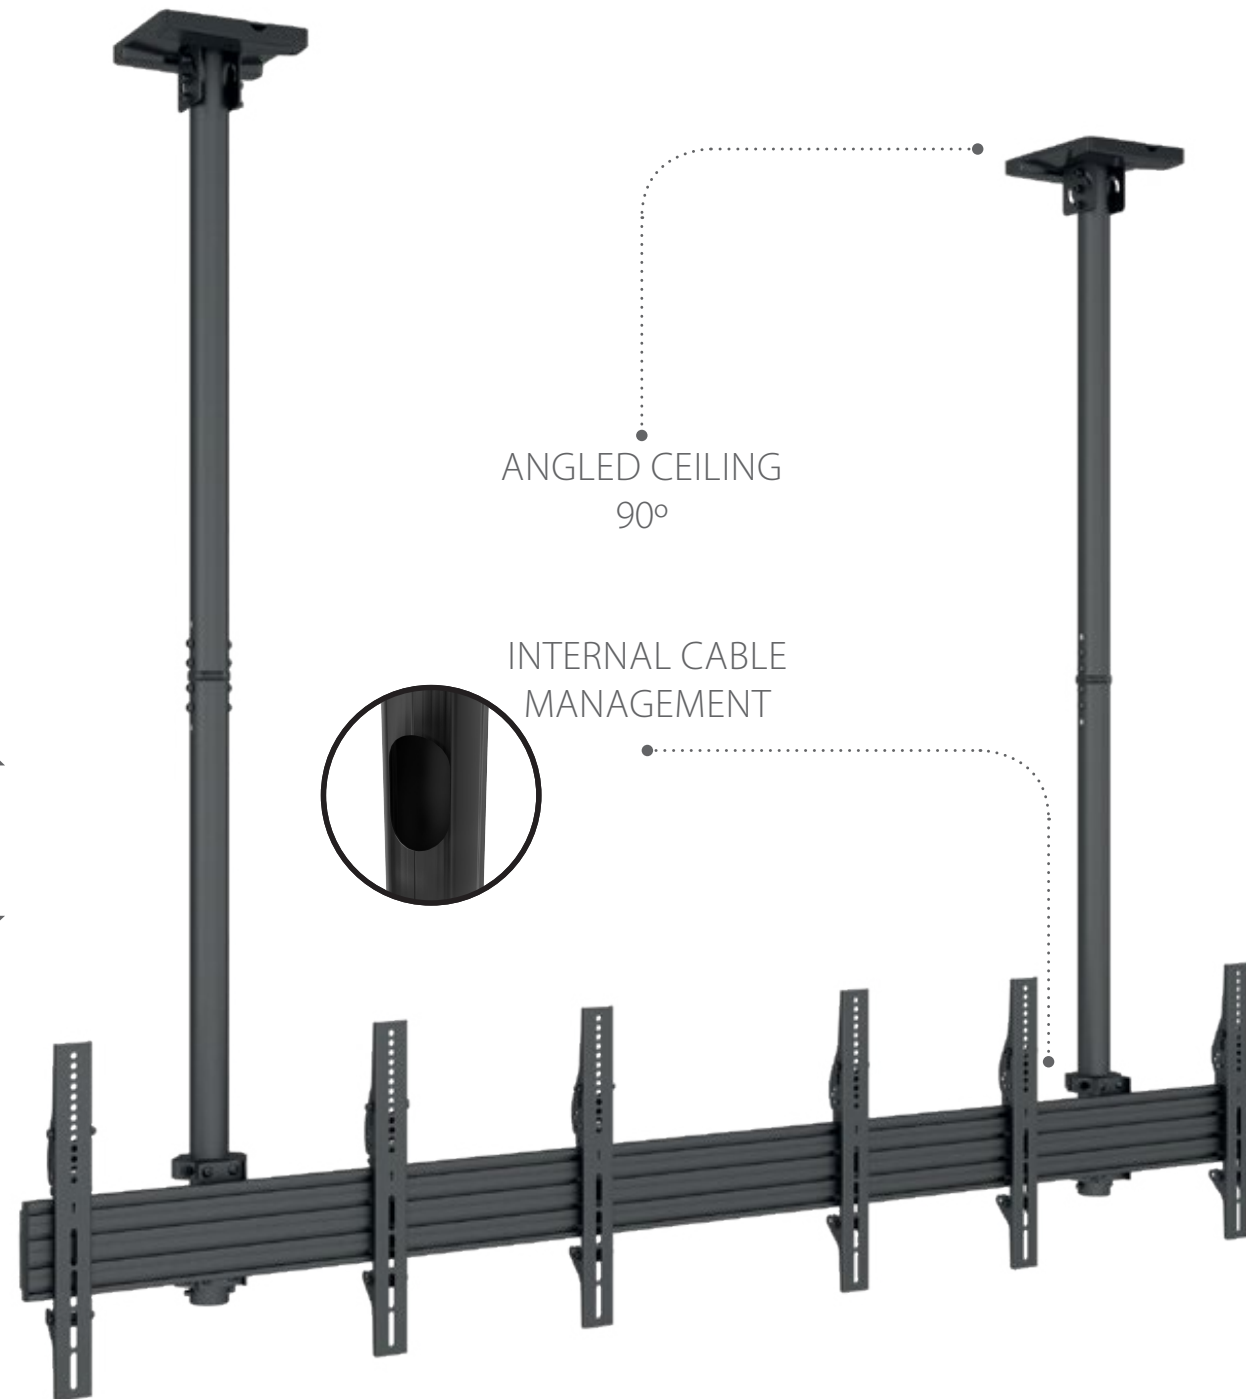

VWC3X1U

EAN 5603209099032

32"-65"

DISPLAY CEILING MOUNT (MENU BOARD)
32-65"
ADJUSTABLE HEIGH 580-1550MM
TILT +15° -6°
ANGLED CEILING 90°

100X100 / 200X200
300X200 / 300X300
400X200 / 400X300
400X400

BLACK COLOR

ANGLED CEILING
90°

INTERNAL CABLE
MANAGEMENT

EASY TO INSTALL
AND COMBINE

MODULAR MOUNT
WITH **UNLIMITED**
CONFIGURATION

BRACKETS ARMS
UNLIMITED
CONFIGURATION

VW104, VW105
VW106, VW137
VW107, VW108, VW109