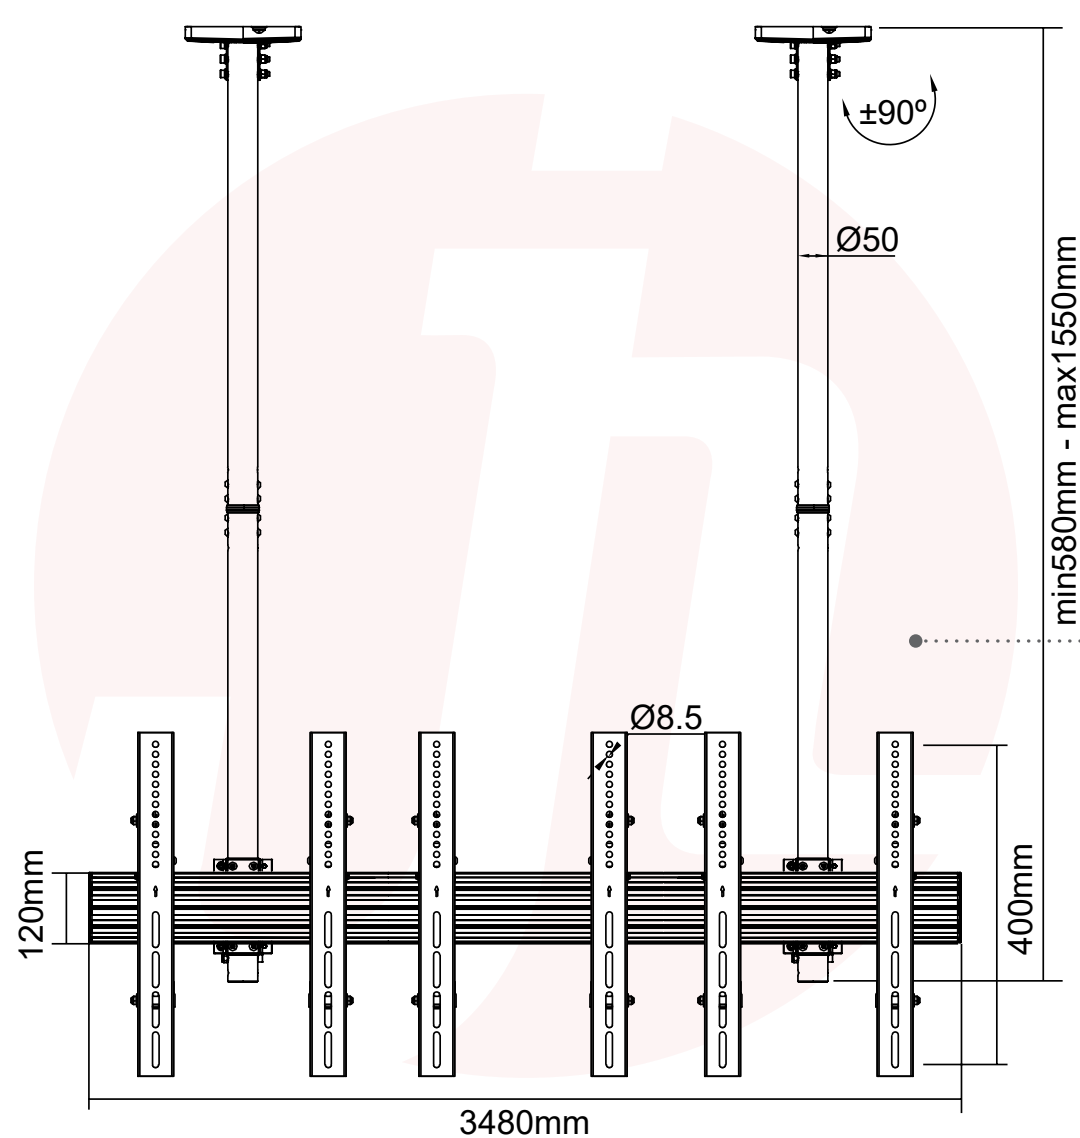

VWC3X1U

EAN 5603209099032

32"-65"

DISPLAY CEILING MOUNT (MENU BOARD)
32-65"
ADJUSTABLE HEIGH 580-1550MM
TILT +15° -6°
ANGLED CEILING 90°

100X100 / 200X200
300X200 / 300X300
400X200 / 400X300
400X400

BLACK COLOR

ANGLED CEILING
90°

INTERNAL CABLE
MANAGEMENT

EASY TO INSTALL
AND COMBINE

MODULAR MOUNT
WITH **UNLIMITED**
CONFIGURATION

BRACKETS ARMS
UNLIMITED
CONFIGURATION

VW104, VW105
VW106, VW137
VW107, VW108, VW109