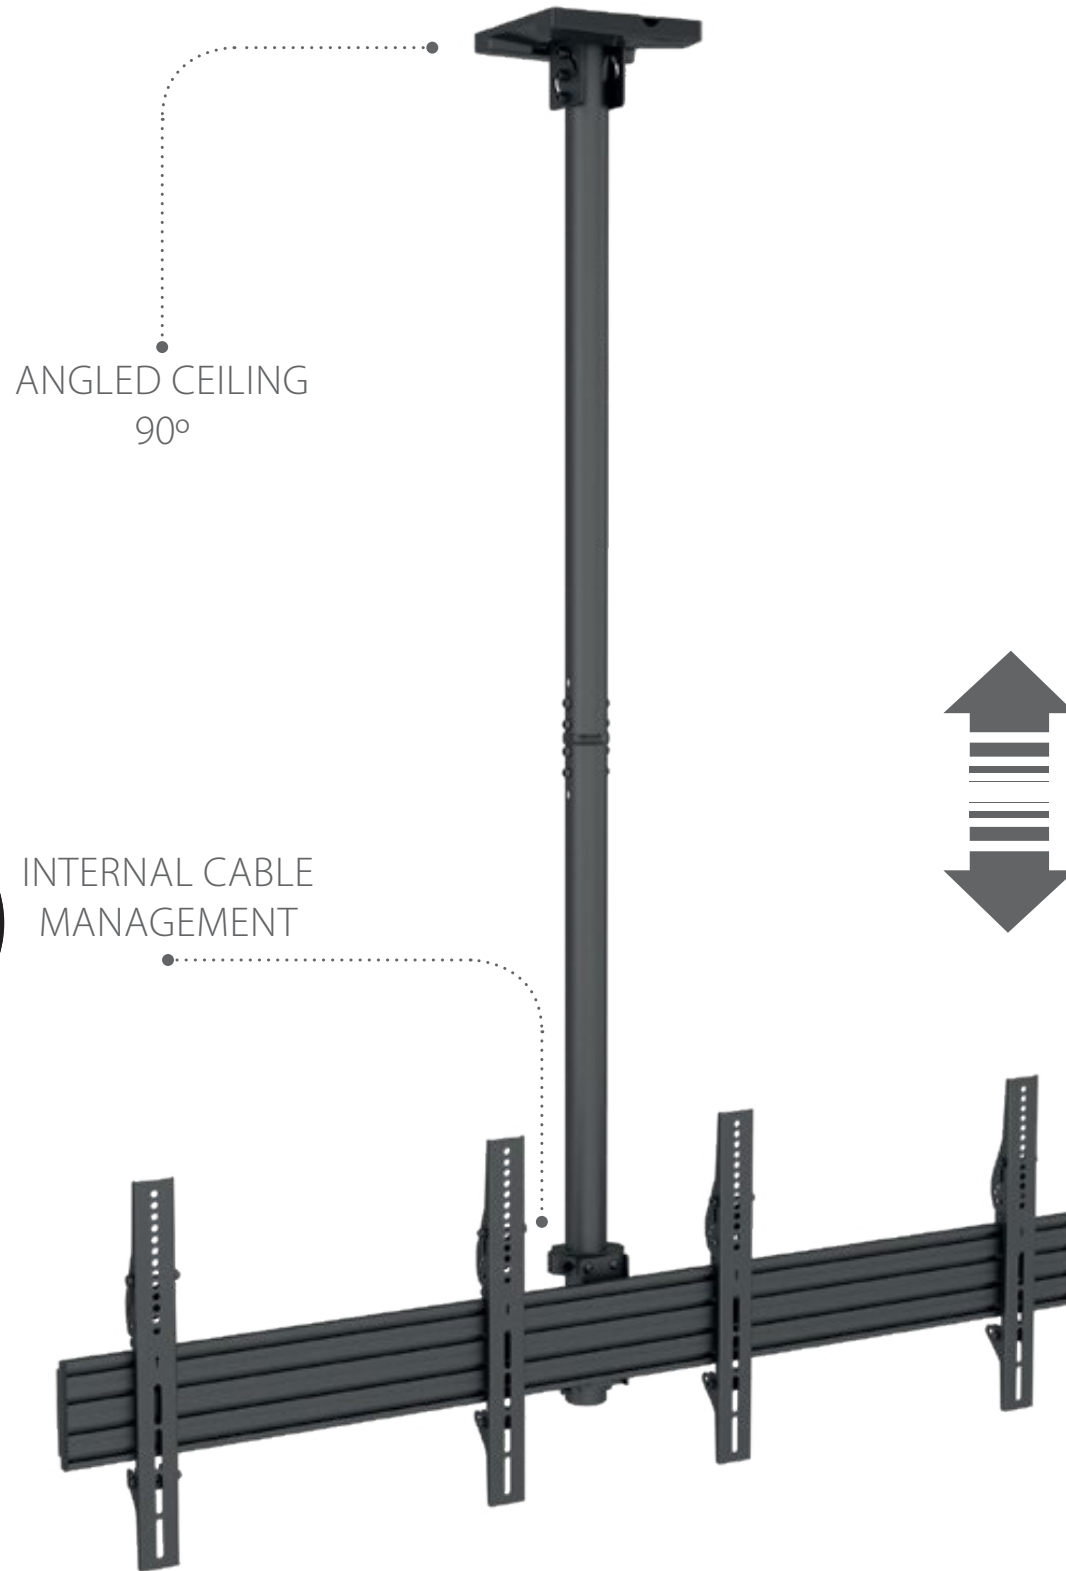

VWC2X1U

EAN 5603209099025

32"-65"

DISPLAY CEILING MOUNT (MENU BOARD)

32-65"
 ADJUSTABLE HEIGH 580-1550MM
 TILT +15° -6°
 ANGLED CEILING 90°

100X100 / 200X200
 300X200 / 300X300
 400X200 / 400X300
 400X400

BLACK COLOR

INTERNAL CABLE MANAGEMENT

EASY TO INSTALL AND COMBINE

MODULAR MOUNT WITH **UNLIMITED** CONFIGURATION

BRACKETS ARMS
 UNLIMITED CONFIGURATION

VW104, VW105
 VW106, VW137
 VW107, VW108, VW109