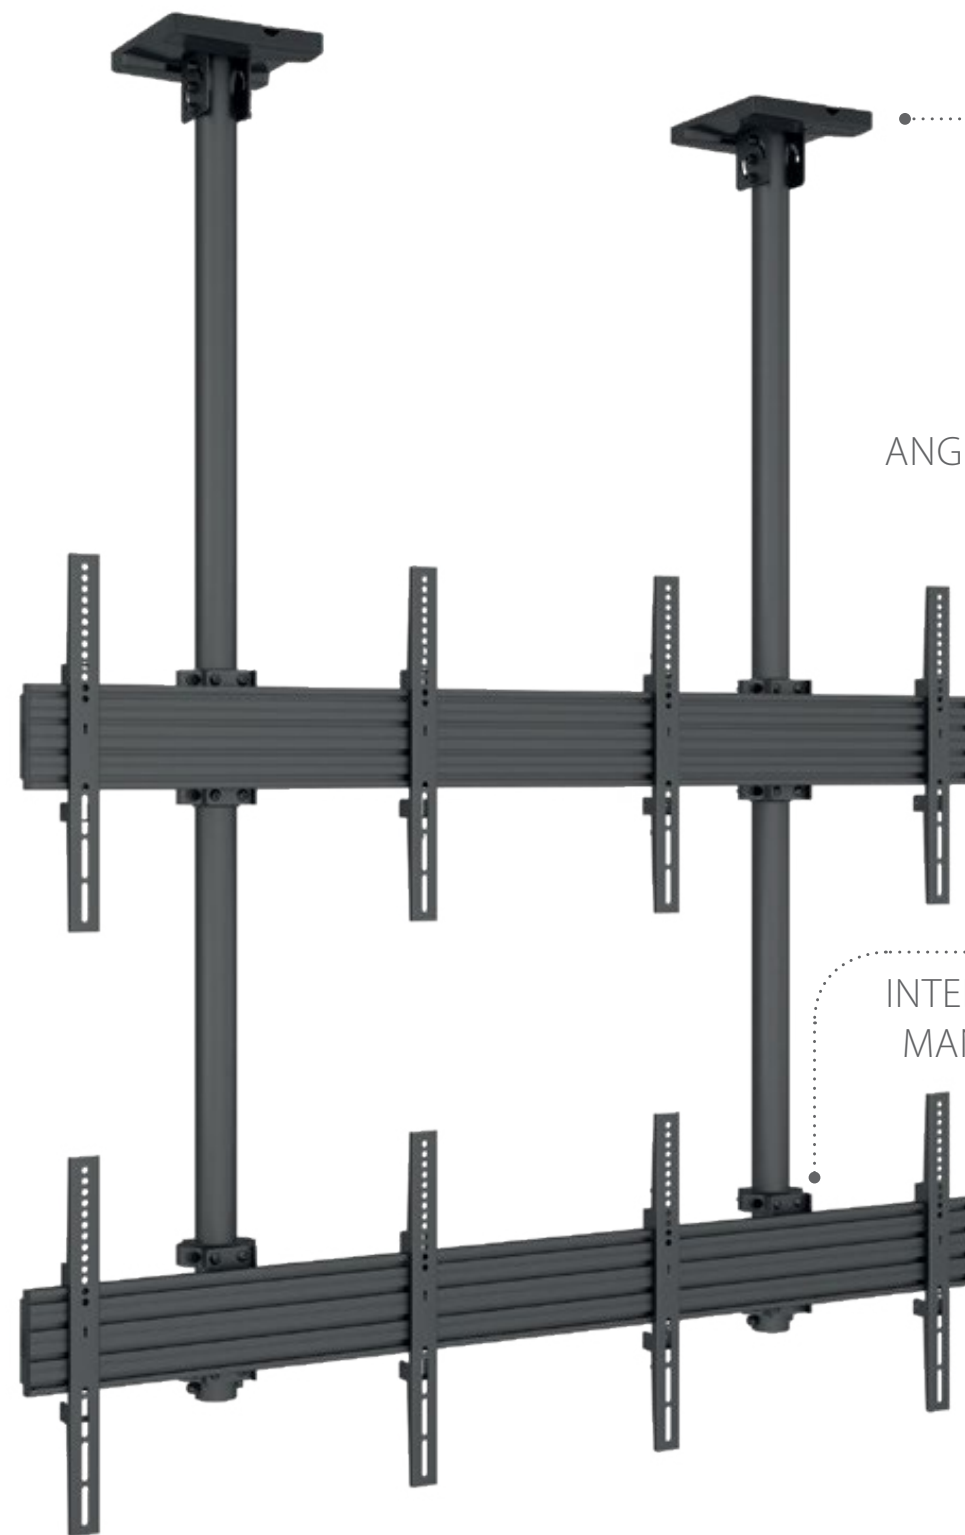

VWC2B2

EAN 5603209099049

32"-65"

DISPLAY CEILING MOUNT (MENU BOARD)

32-65"

ADJUSTABLE HEIGHT 580-3150MM

TILT +15° -6°

ANGLED CEILING 90°

INTERNAL CABLE MANAGEMENT

100X100 / 200X200

300X200 / 300X300

400X200 / 400X300

400X400

BLACK COLOR

ANGLED CEILING
90°

INTERNAL CABLE
MANAGEMENT

EASY TO INSTALL
AND COMBINE

MODULAR MOUNT
WITH **UNLIMITED**
CONFIGURATION

BRACKETS ARMS UNLIMITED CONFIGURATION

VW104, VW105
VW106, VW137
VW107, VW108, VW109