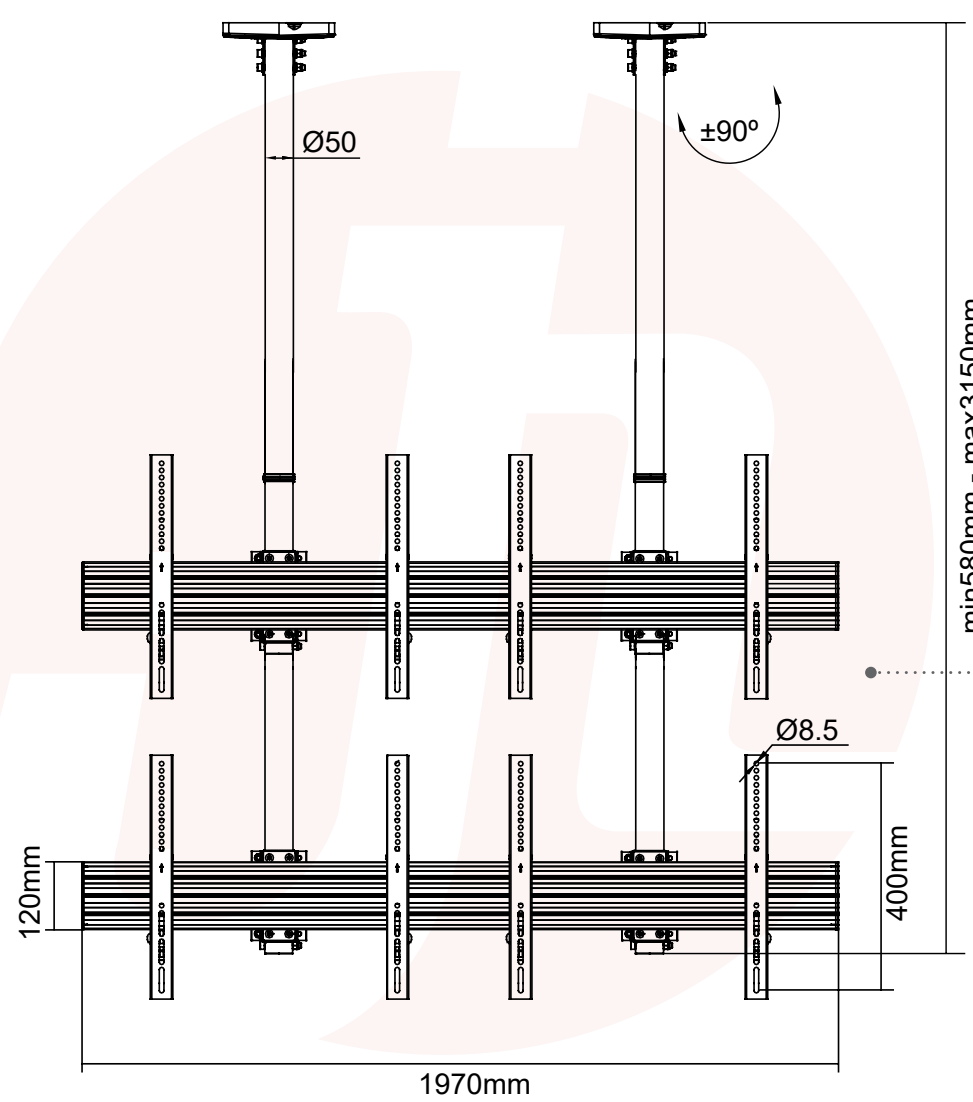

VWC2B2

EAN 5603209099049

32"-65"

DISPLAY CEILING MOUNT (MENU BOARD)

32-65"

ADJUSTABLE HEIGHT 580-3150MM

TILT +15° -6°

ANGLED CEILING 90°

INTERNAL CABLE MANAGEMENT

100X100 / 200X200

300X200 / 300X300

400X200 / 400X300

400X400

BLACK COLOR

ANGLED CEILING
90°

INTERNAL CABLE
MANAGEMENT

EASY TO INSTALL
AND COMBINE

MODULAR MOUNT
WITH **UNLIMITED**
CONFIGURATION

BRACKETS ARMS UNLIMITED CONFIGURATION

VW104, VW105
VW106, VW137
VW107, VW108, VW109