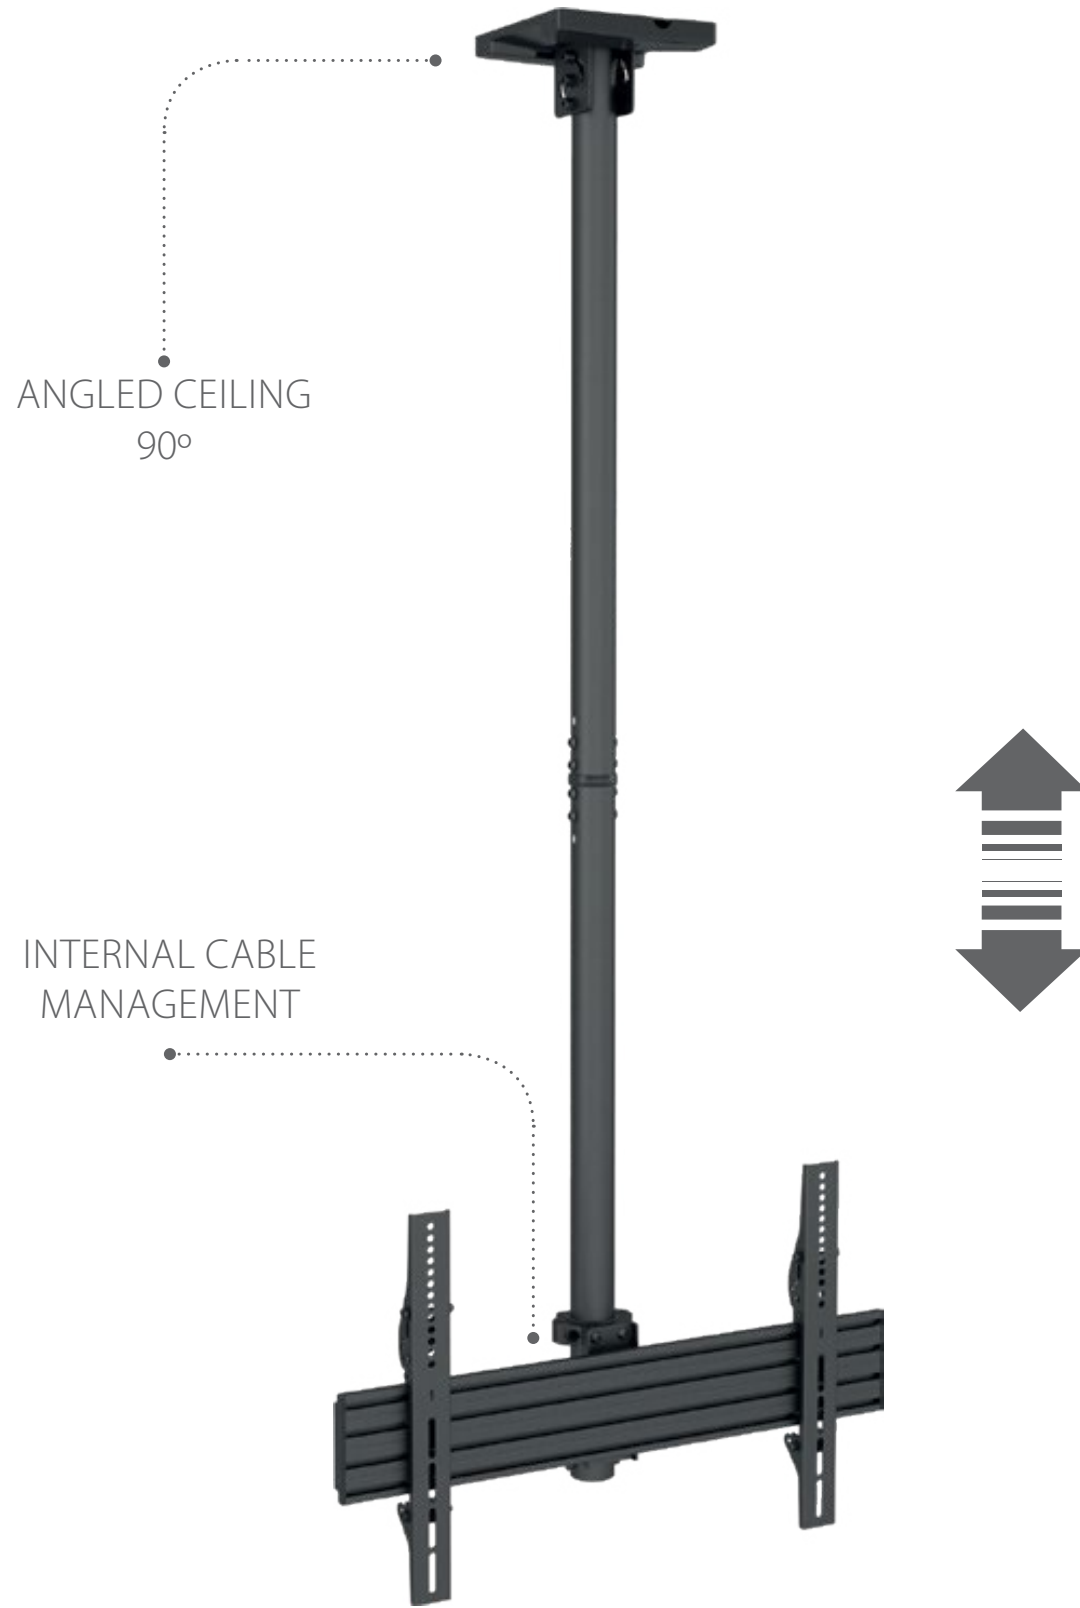

VWC1U

EAN 5603209099018

32"-65"

DISPLAY CEILING MOUNT (MENU BOARD)

32-65"

ADJUSTABLE HEIGH 580-1550MM

TILT +15° -6°

ANGLED CEILING 90°

100X100 / 200X200

300X200 / 300X300

400X200 / 400X300

400X400 / 600X400

BLACK COLOR

INTERNAL CABLE MANAGEMENT

EASY TO INSTALL AND COMBINE

MODULAR MOUNT WITH **UNLIMITED** CONFIGURATION