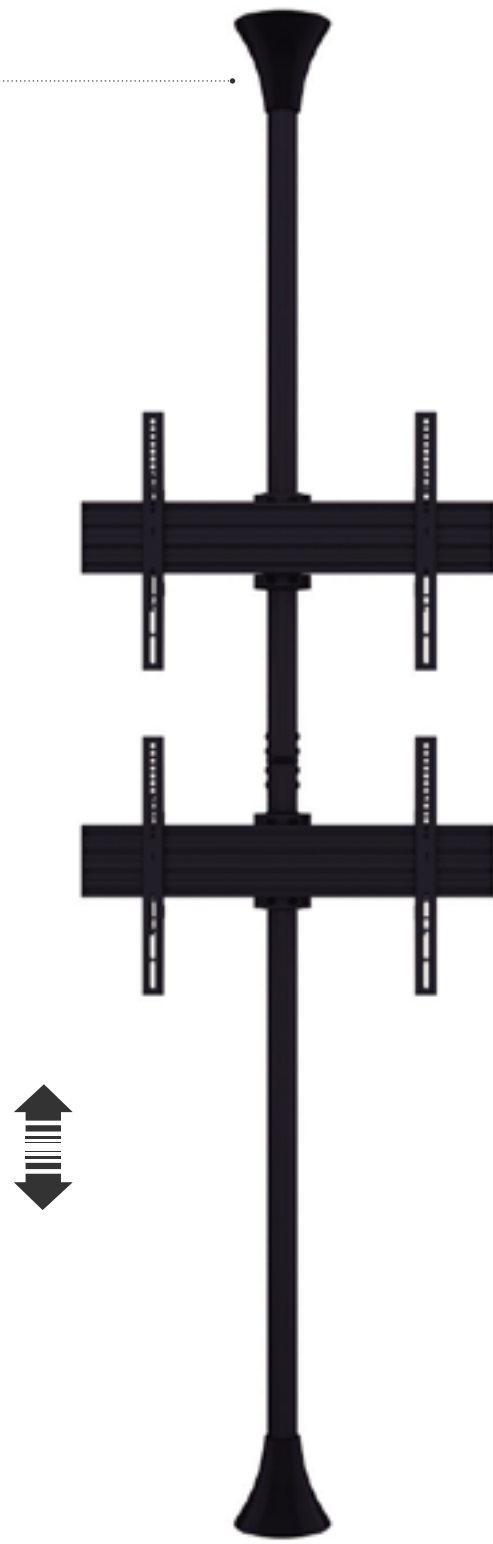

# VW1B2

EAN 5603209091623

32"-65"

**DISPLAYS 32-65"**

POLE HEIGHT: 3000MM (1500MM X 2)

ROTATION 360°

INTEGRATED CABLE MANAGEMENT

INTEGRATED CABLE MANAGEMENT

BLACK COLOR