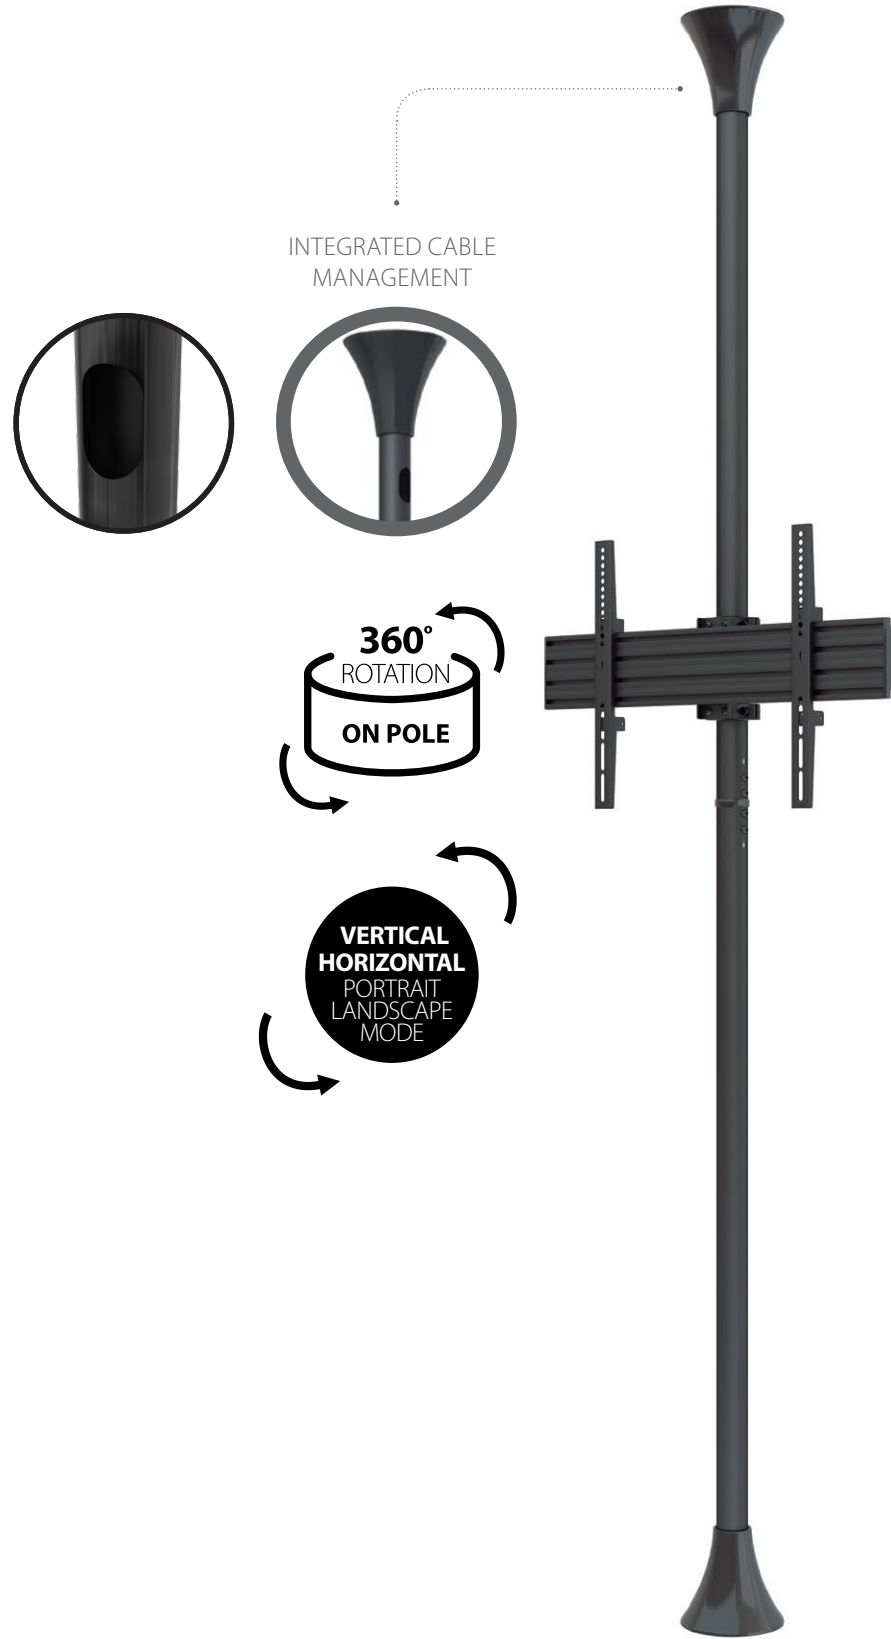

VW1B1

EAN 5603209091616

32"-65"

FLOOR TO CEILING DISPLAY MOUNT
32-65"
POLE HEIGHT: 3000MM (1500MM X 2)
ROTATION 360°
INTEGRATED CABLE MANAGEMENT

INTEGRATED CABLE MANAGEMENT

360°
ROTATION
ON POLE

VERTICAL
HORIZONTAL
PORTRAIT
LANDSCAPE
MODE

100X100 / 200X200
300X200 / 300X300
400X200 / 400X300
400X400 / 600X400

BLACK COLOR

WHITE POLE
UNLIMITED
CONFIGURATION
VW112W

VW1B1W
EAN: 5603209091654

WHITE COLOR

VESA
100X100 to
600X400

CABLE
MANAGEMENT

KG
50 MAX.
(DISPLAY)

EASY TO INSTALL
AND COMBINE

MODULAR MOUNT
WITH **UNLIMITED**
CONFIGURATION