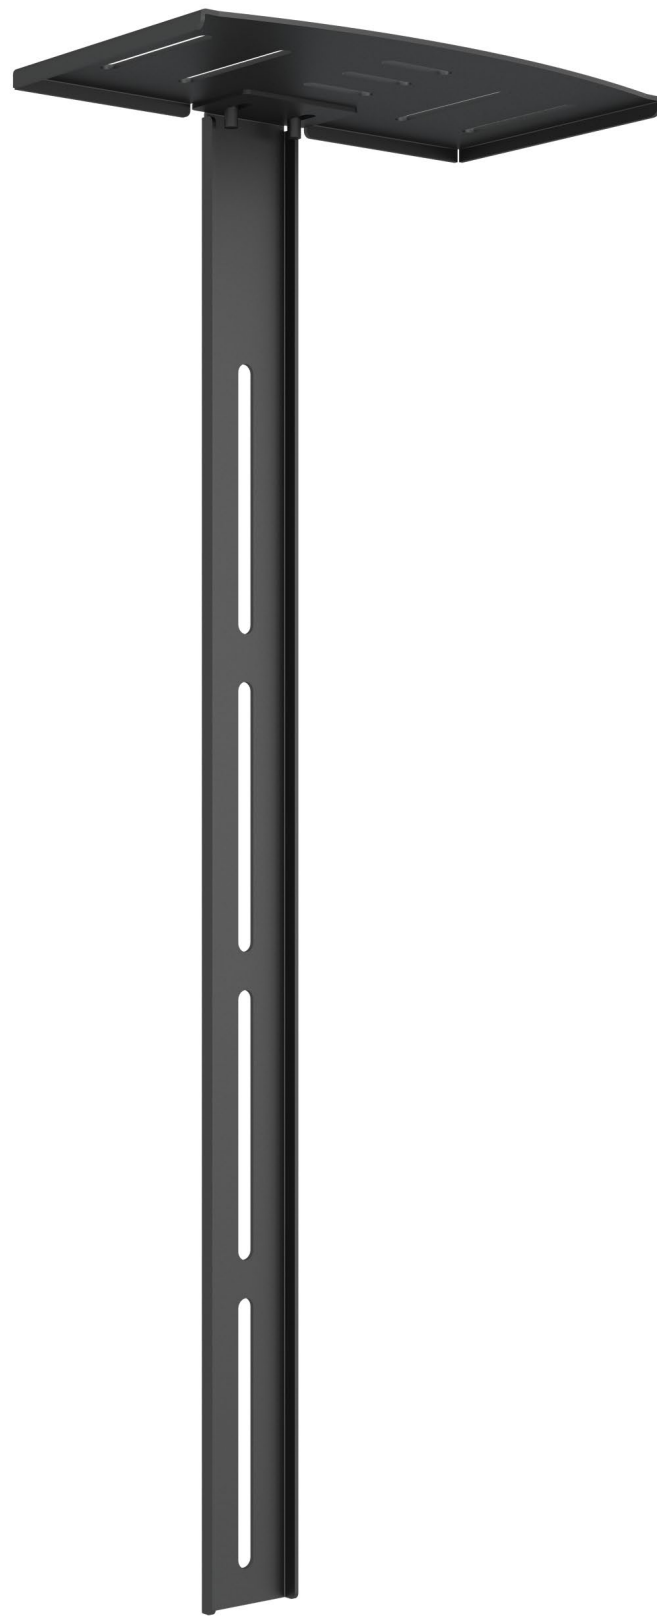

# VW164

EAN 5603209096642

## CAMERA SHELF

COMPATIBLE WITH  
VW SERIES

EASY TO INSTALL  
AND COMBINE

MODULAR MOUNT  
WITH **UNLIMITED**  
CONFIGURATION