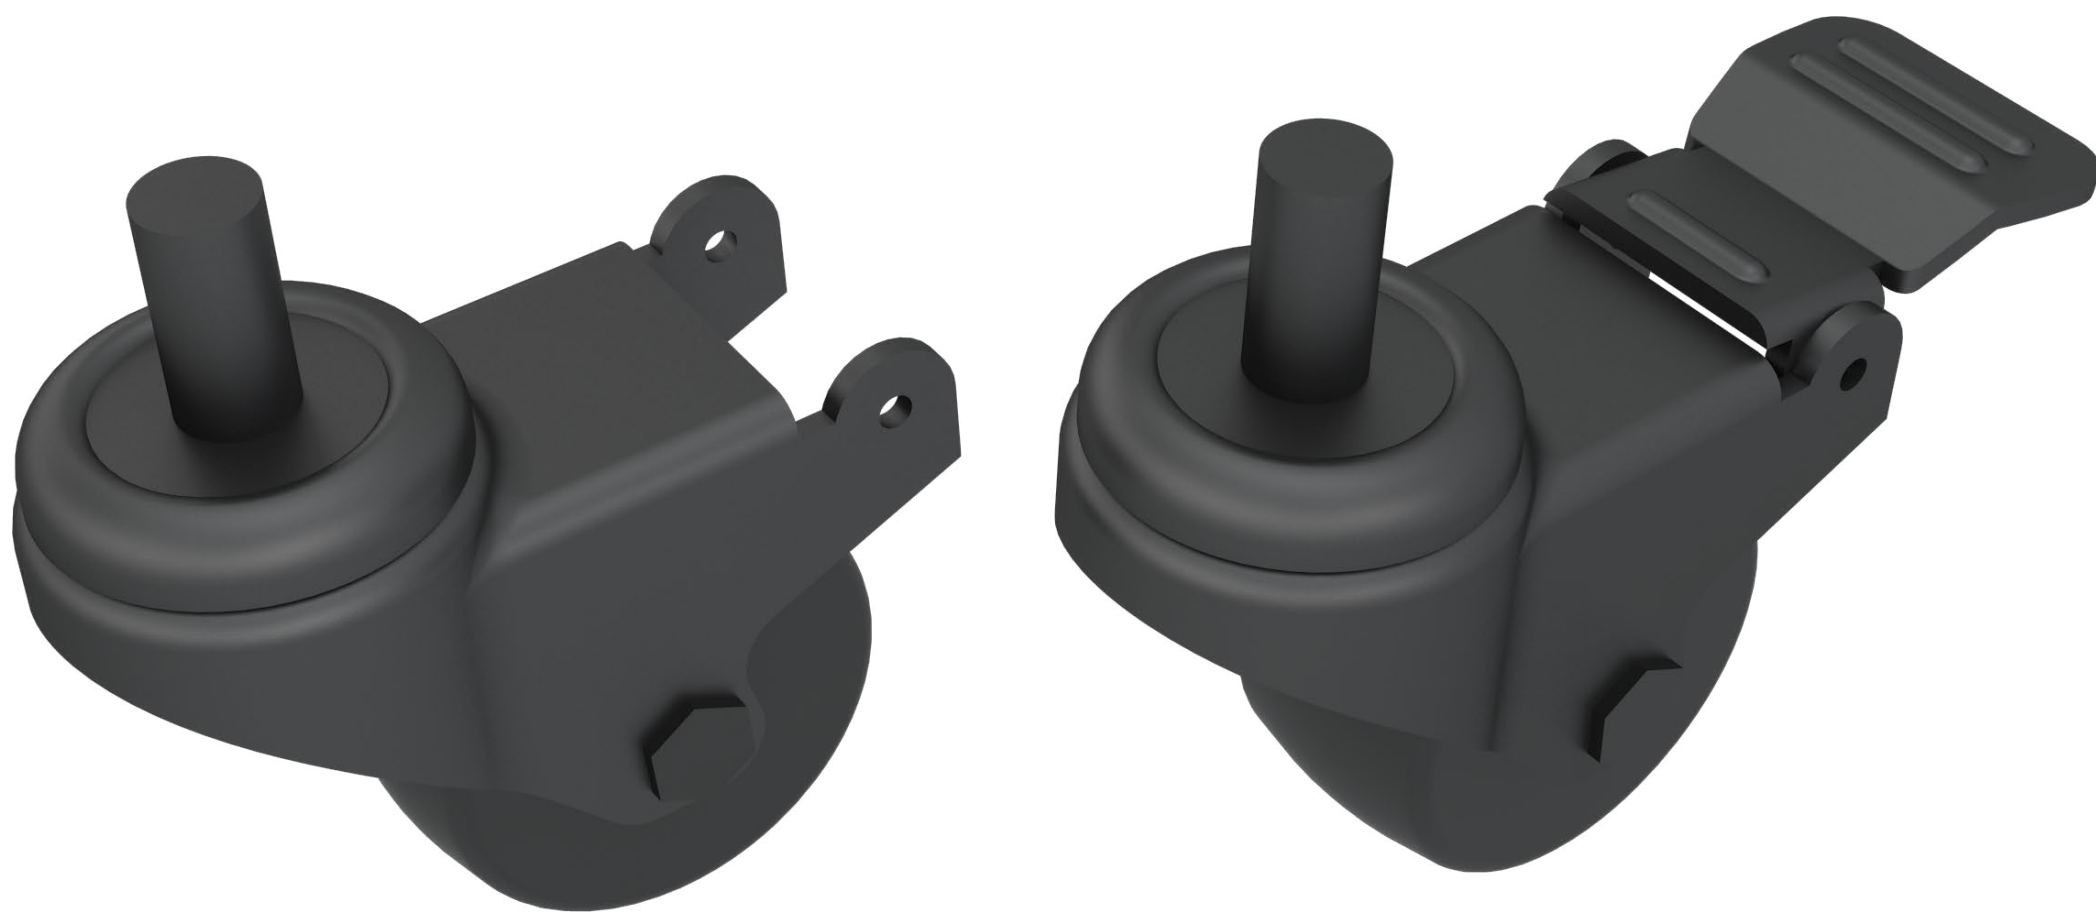

# VW131

EAN 5603209091319

## 4" WHEELS

[2PCS/SET]

COMPATIBLE WITH  
VW SERIES

EASY TO INSTALL  
AND COMBINE

MODULAR MOUNT  
WITH **UNLIMITED**  
CONFIGURATION