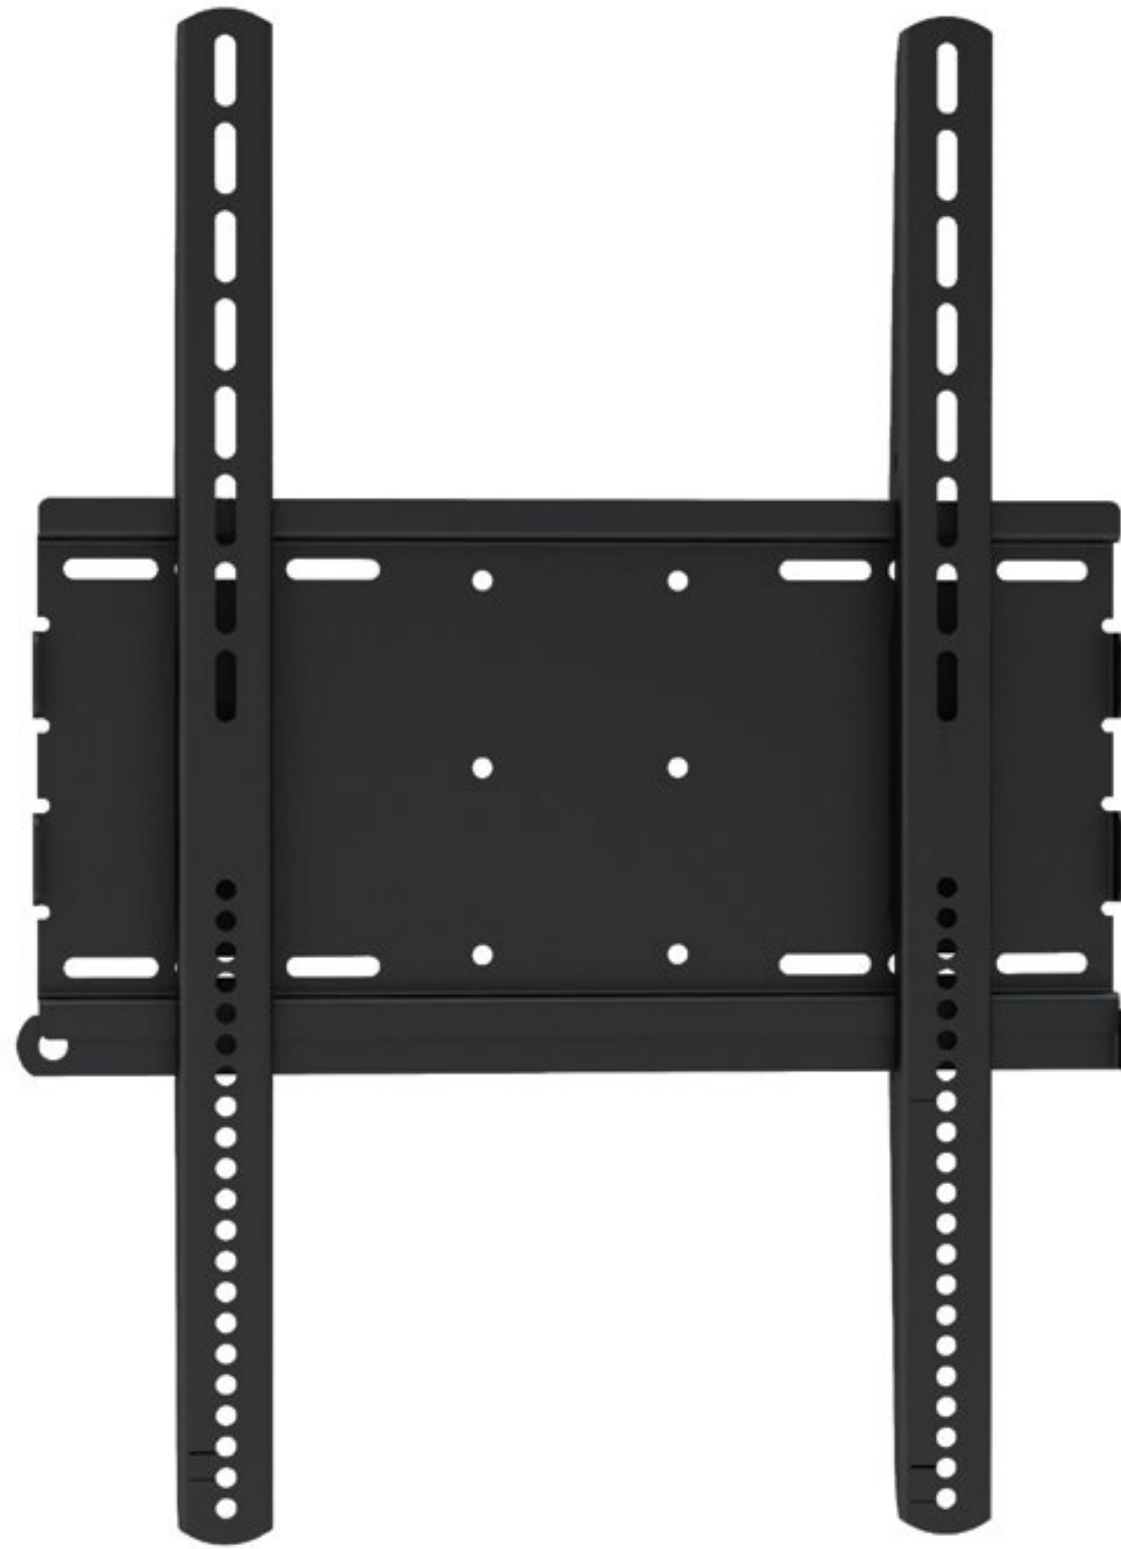

VW1015

EAN 5603209010150

37"-70"

DISPLAY WALL MOUNT 37-70"

MOUNTING PROFILE 33MM
VERTICAL ORIENTATION (LONG TV RAILS)

200X200 / 400X200
400X400 / 400X600

BLACK COLOR