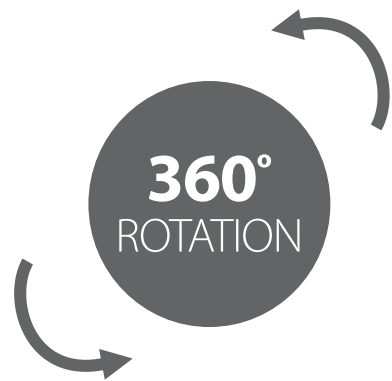

### WORKSTATION DESK MOUNT 17-32"

TILT +10° -10° | SWIVEL +10° -10° | ROTATION 360°  
DYNAMIC HEIGHT ADJUSTMENT  
HEIGHT RANGE 505MM  
CABLE MANAGEMENT

KEYBOARD TRAY  
+  
PHONE / STATIONARY  
ACCESSORIES TRAY