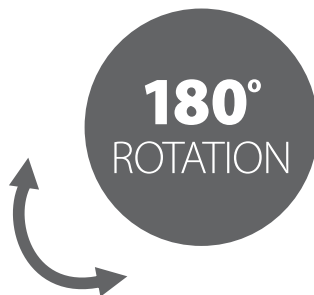

SW5200

EAN 5603209035207

17"-27"

WORKSTATION WALL MOUNT 17-27"

TILT +10° -10°
SWIVEL +10° -10° | ROTATION 180°
DYNAMIC HEIGHT ADJUSTMENT
HEIGHT RANGE 515MM
CABLE MANAGEMENT

KEYBOARD TRAY
PHONE / STATIONARY
ACCESSORIES TRAY

GAS SPRING
EASILY ADJUSTABLE

75X75
100X100

BLACK COLOR